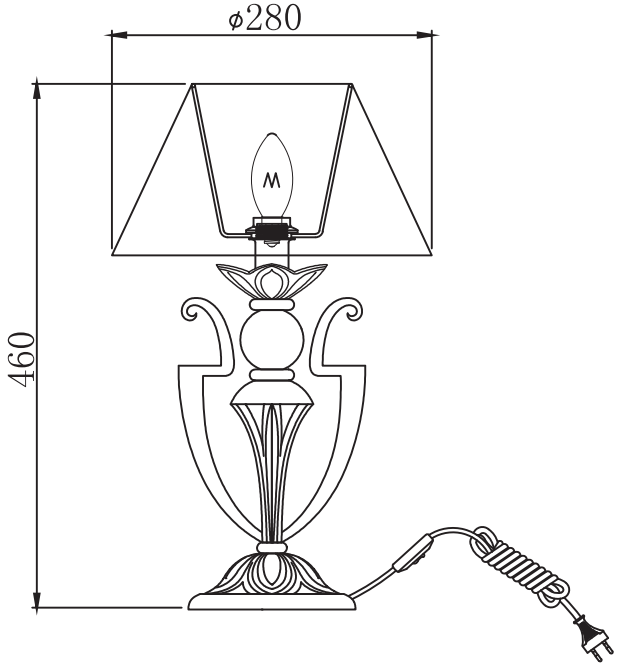

# Instruction

Collection: Elegant  
Series: Monile  
Model: ARM004-11-W  
Mobile

1 x E14 (40w)

**MAYTONI**  
DECORATIVE LIGHTING

[www.maytoni.de](http://www.maytoni.de)