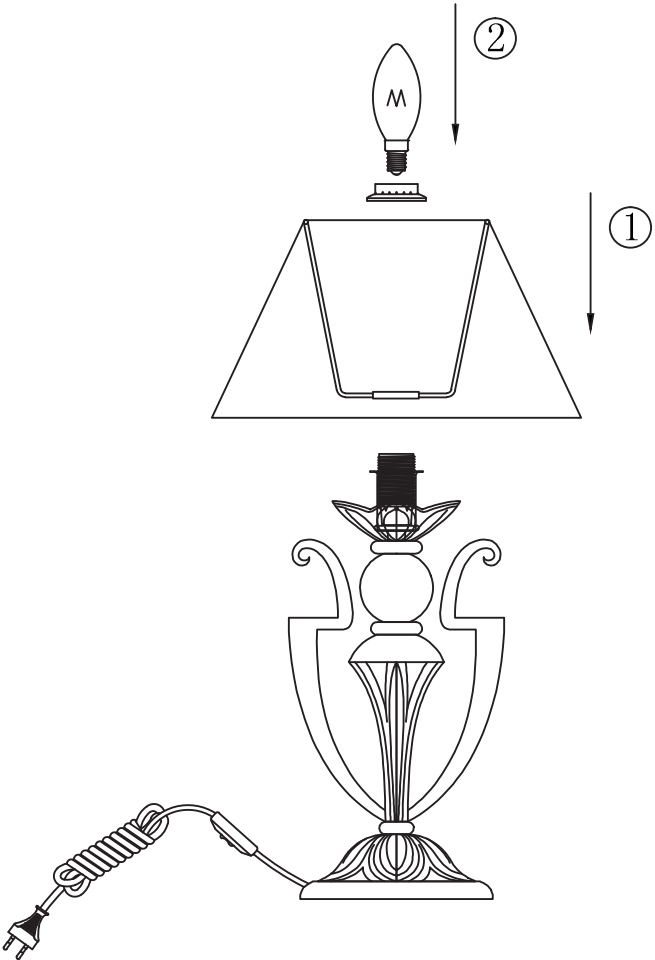

# Instruction

Collection: Elegant  
Series: Monile  
Model: ARM004-11-W  
Mobile

1 x E14 (40w)

**MAYTONI**  
DECORATIVE LIGHTING

[www.maytoni.de](http://www.maytoni.de)