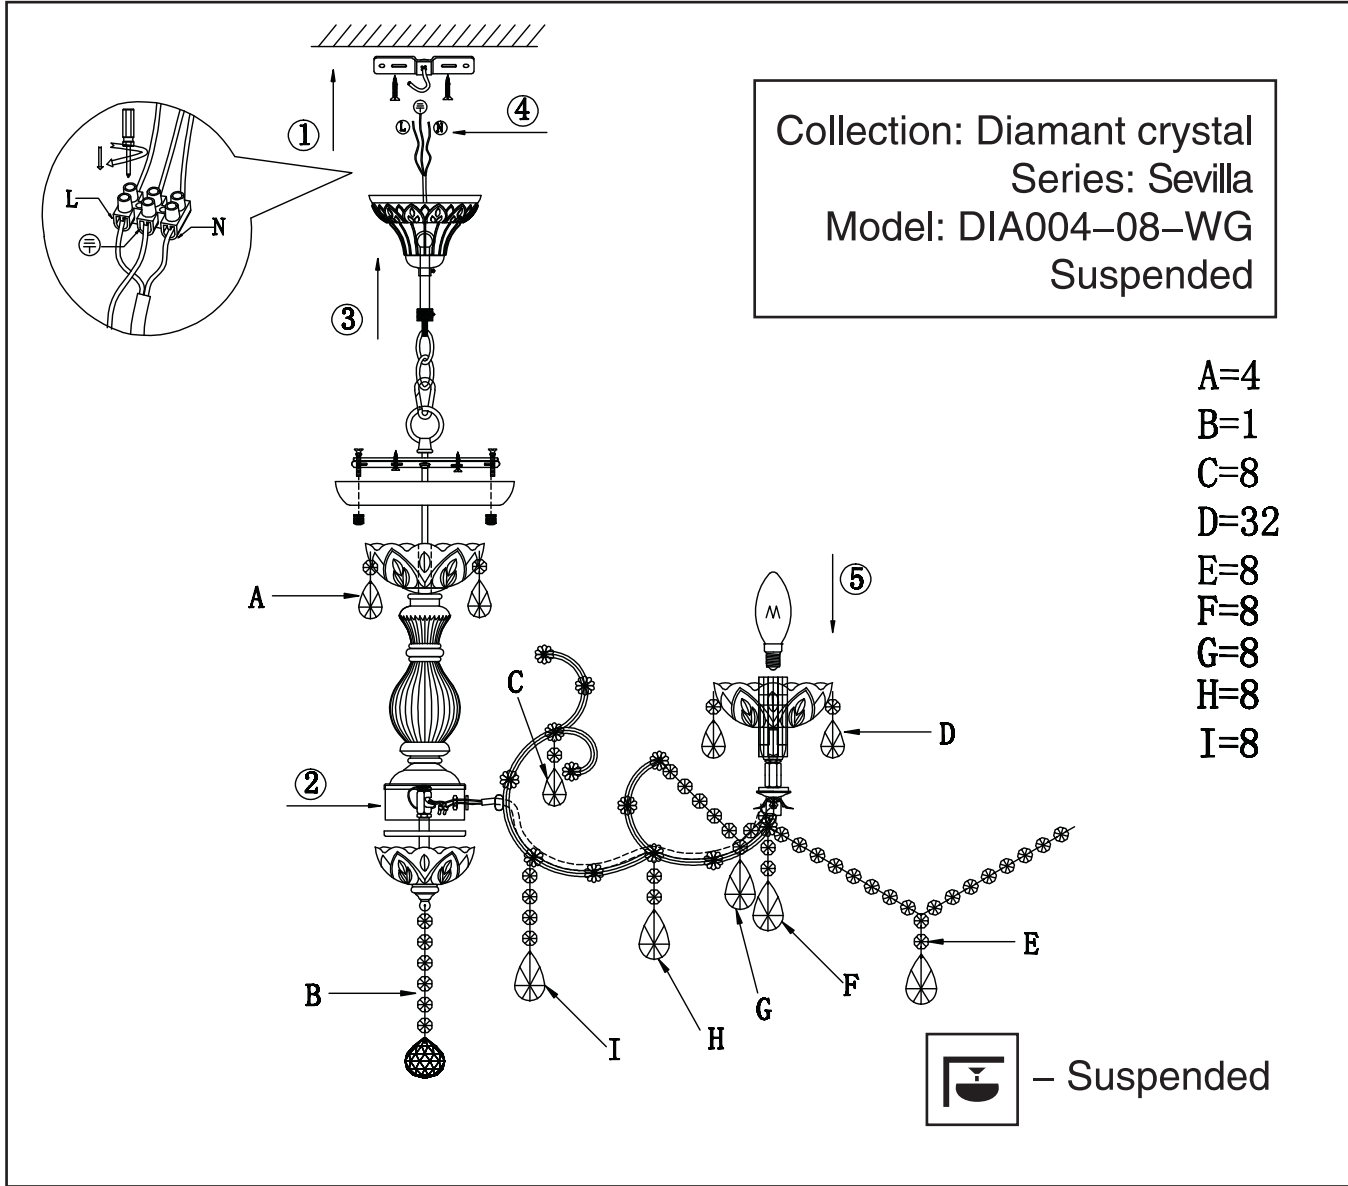

Instruction

8 x E14 (60w)

MAYTONI
DECORATIVE LIGHTING
www.maytoni.de