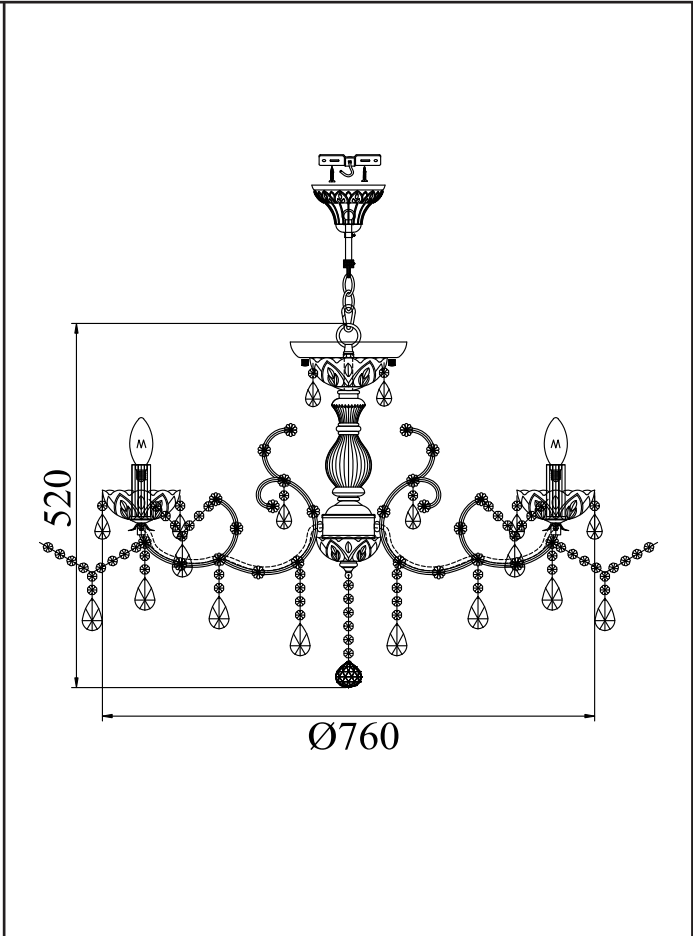

Instruction

8 x E14 (60w)

MAYTONI
DECORATIVE LIGHTING
www.maytoni.de