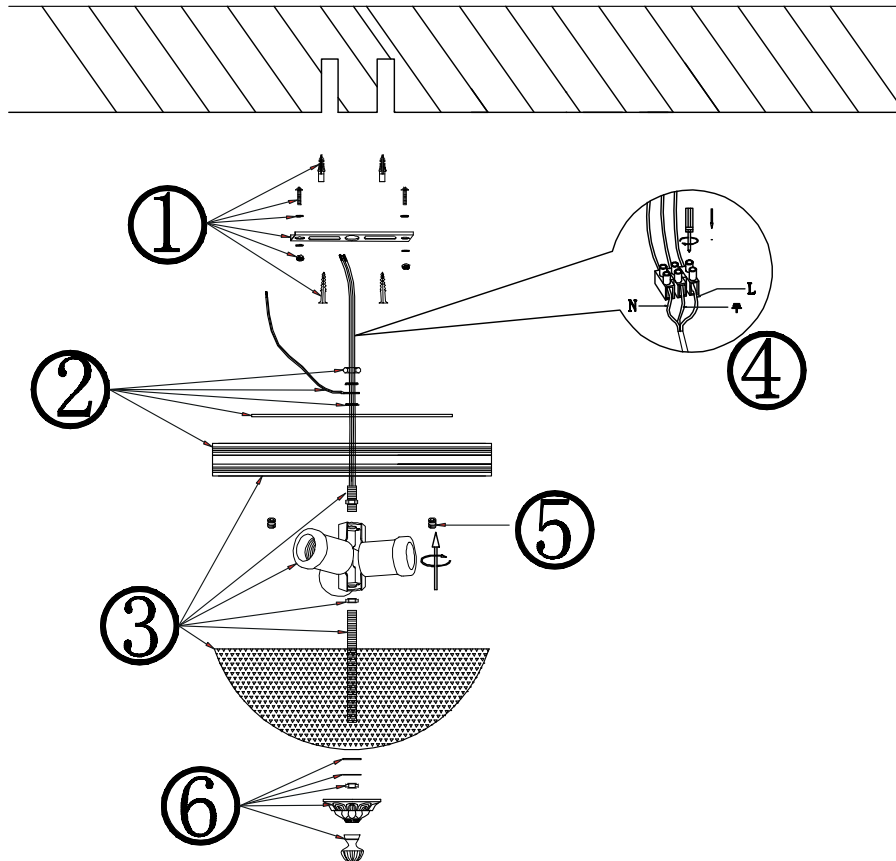

FREYA
TRADITION OF QUALITY

INSTRUCTION

MODEL: FR2747-CL-03-WG
CEILING

3 x E27 (60w)

FREYA-LIGHT.COM