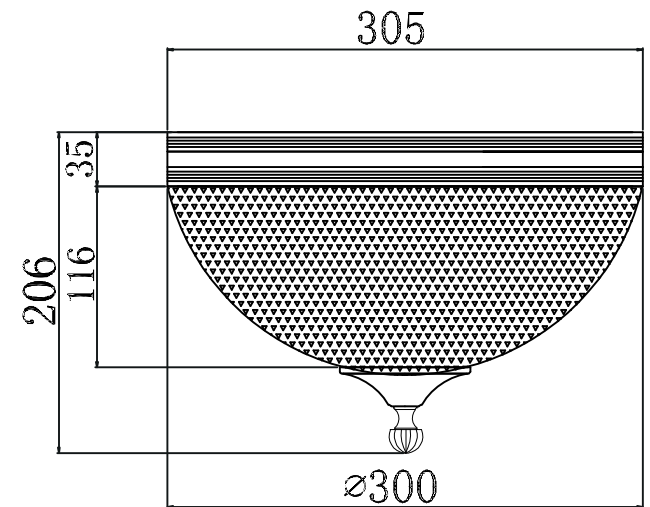

FREYA
TRADITION OF QUALITY

INSTRUCTION

MODEL: FR2747-CL-03-WG
CEILING

3 x E27 (60w)

FREYA-LIGHT.COM