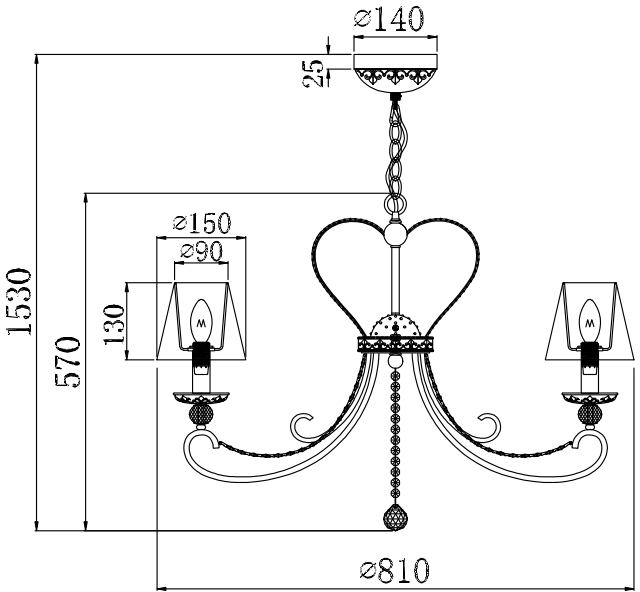

Instruction

Collection: Royal Classic
 Series: Livono
 Model: RC144-PL-06-WG
 Pendant Lamps

A=6
 B=1

 6 x E14 (60w)

MAYTONI
 DECORATIVE LIGHTING

www.maytoni.de