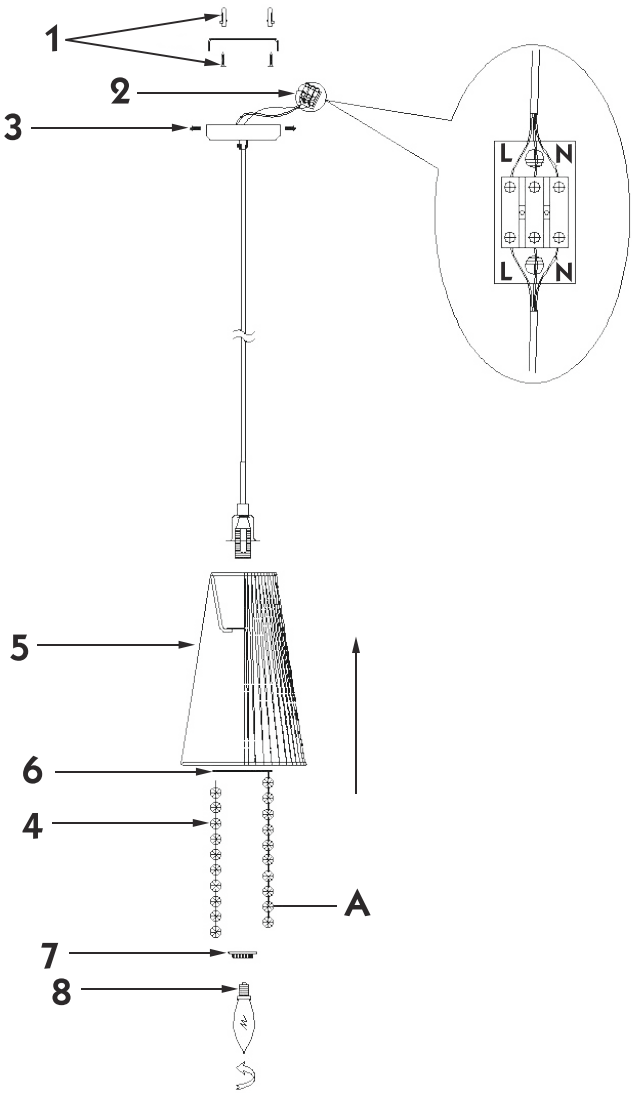

Instruction

Collection: Modern
Series: Assol
Model: MOD002-PL-01-N
Ceiling Lamps

A = 9

1 x E14 (40w)

MAYTONI
DECORATIVE LIGHTING

www.maytoni.de