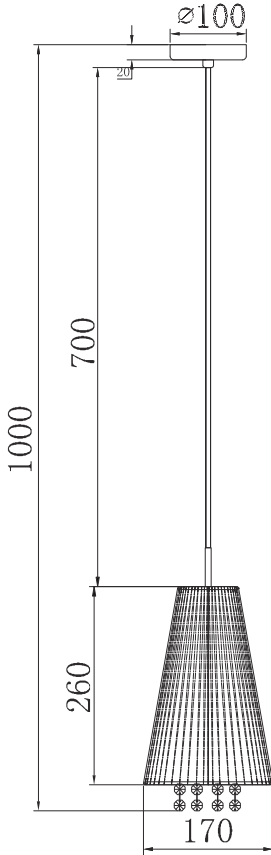

Instruction

Collection: Modern
Series: Assol
Model: MOD002-PL-01-N
Ceiling Lamps

A = 9

1 x E14 (40w)

MAYTONI
DECORATIVE LIGHTING

www.maytoni.de