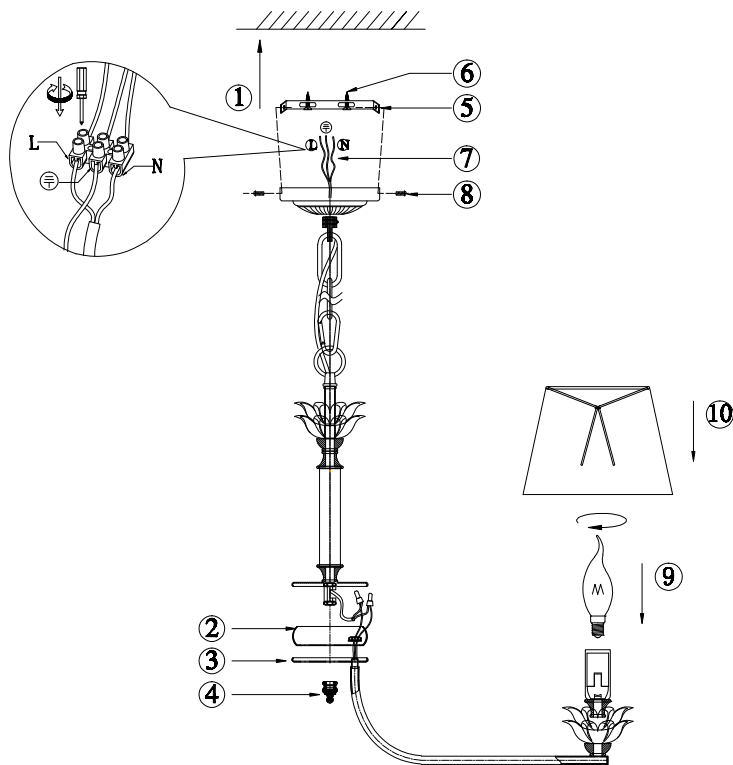

Instruction

H003PL-08MG

8 x E14 (40W)

Model: H003PL-08MG
Collection: House
Series: Barbara

Ceiling Lamps