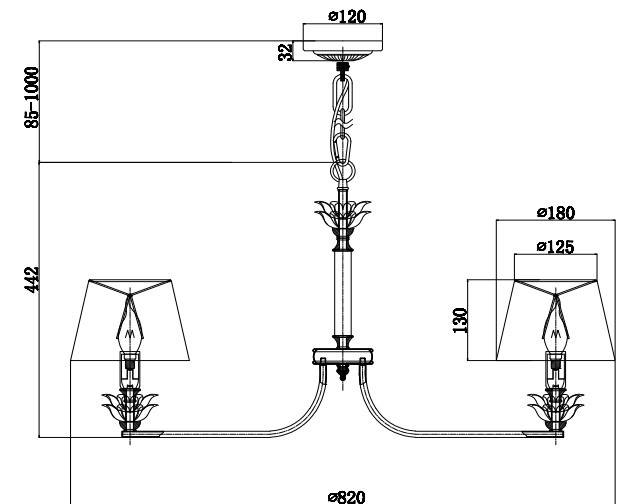

Instruction

H003PL-08MG

8 x E14 (40W)

Model: H003PL-08MG
Collection: House
Series: Barbara

Ceiling Lamps