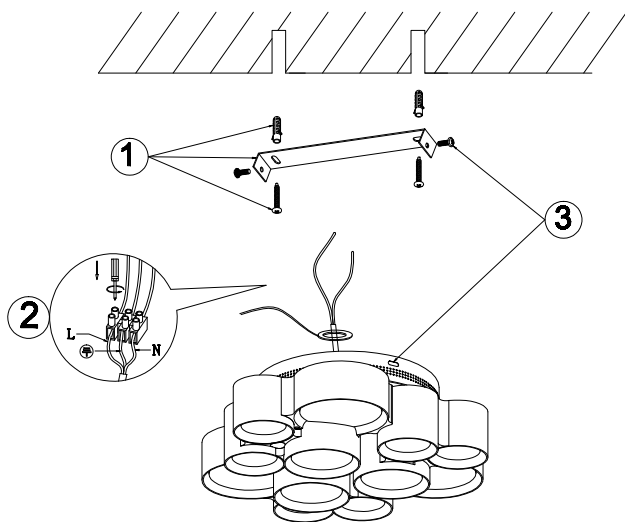

# Instruction

FR6043CL-L30W

MAX 30W  
1300 Lumen

Model: FR6043CL-L30W  
Collection: LED  
Series: Marilyn

Ceiling Lamps