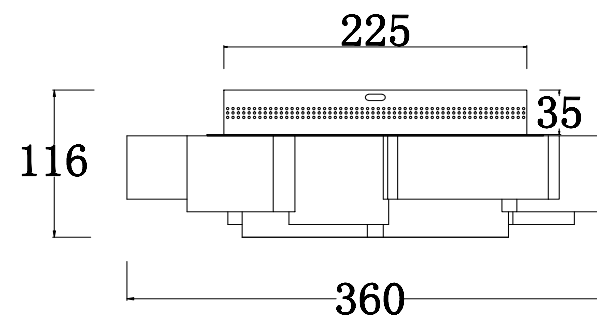

# Instruction

FR6043CL-L30W

MAX 30W  
1300 Lumen

Model: FR6043CL-L30W  
Collection: LED  
Series: Marilyn

Ceiling Lamps