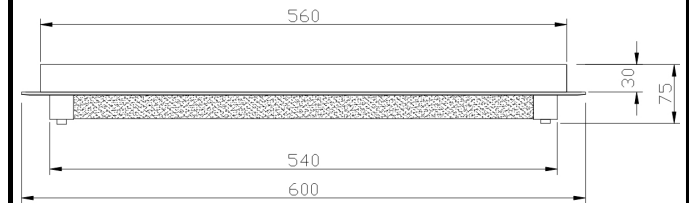

# Instruction

Collection: MODERN  
Series: PLASMA  
Model: C444-WL-01-21W-N  
Wall & ceiling

- Wall &  
ceiling

max 21W  
1470 LM

**MAYTONI**  
DECORATIVE LIGHTING

[www.maytoni.de](http://www.maytoni.de)