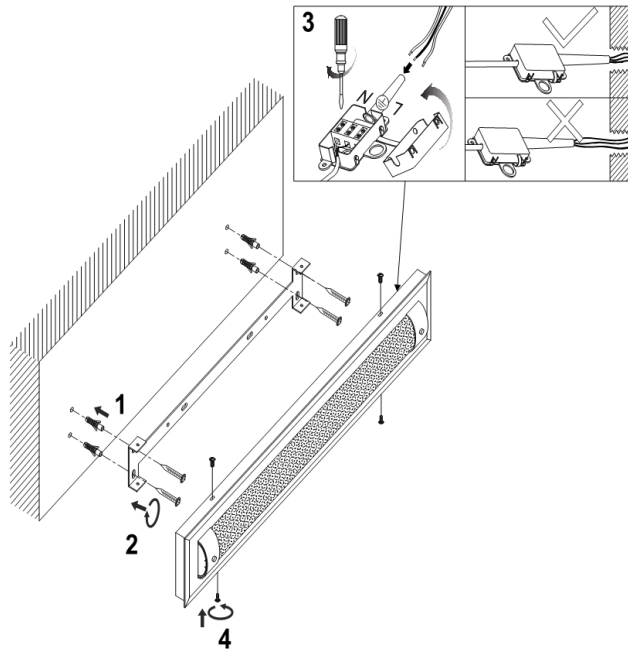

# Instruction

Collection: MODERN  
Series: PLASMA  
Model: C444-WL-01-21W-N  
Wall & ceiling

- Wall &  
ceiling

max 21W  
1470 LM

**MAYTONI**  
DECORATIVE LIGHTING

[www.maytoni.de](http://www.maytoni.de)