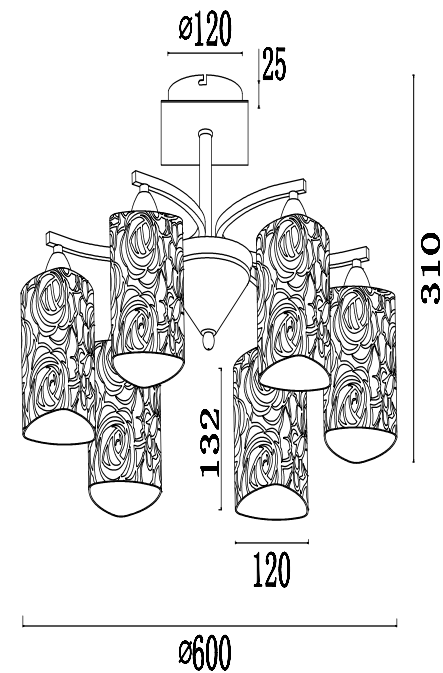

FREYA
TRADITION OF QUALITY

Instruction

FR5117CL-06CH

6 x E14 (40W)

Model: FR5117CL-06CH
Series: Ciclo

Ceiling Lamps