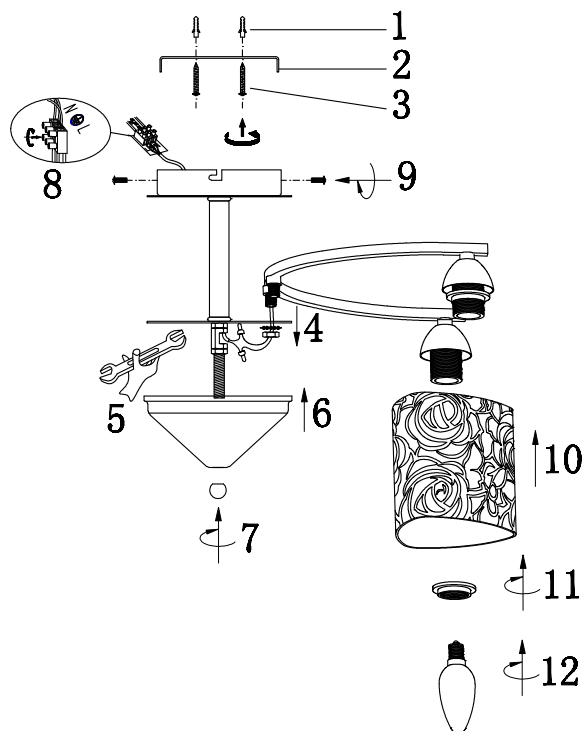

FREYA
TRADITION OF QUALITY

Instruction

FR5117CL-06CH

6 x E14 (40W)

Model: FR5117CL-06CH
Series: Ciclo

Ceiling Lamps