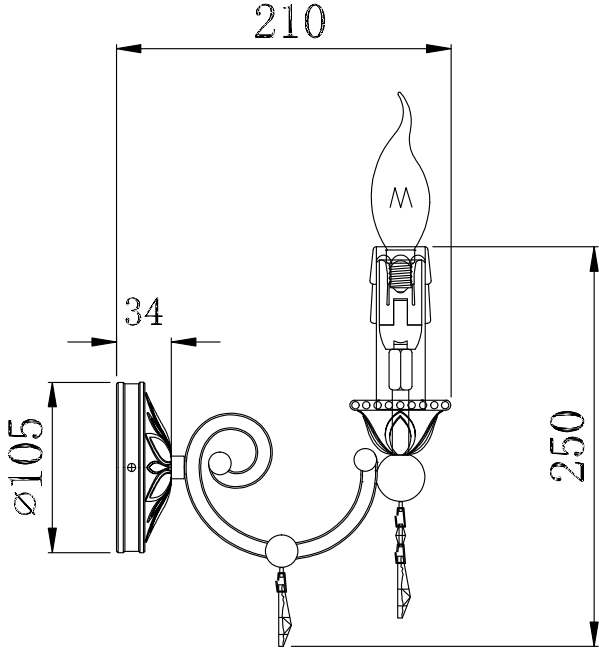

Instruction

Collection: Royal Classic
Series: Francis
Model: RC141-WL-01-G
Wall Lamps

A=1
B=1

– Wall Lamps

1 x E14 (60w)

MAYTONI
DECORATIVE LIGHTING

www.maytoni.de