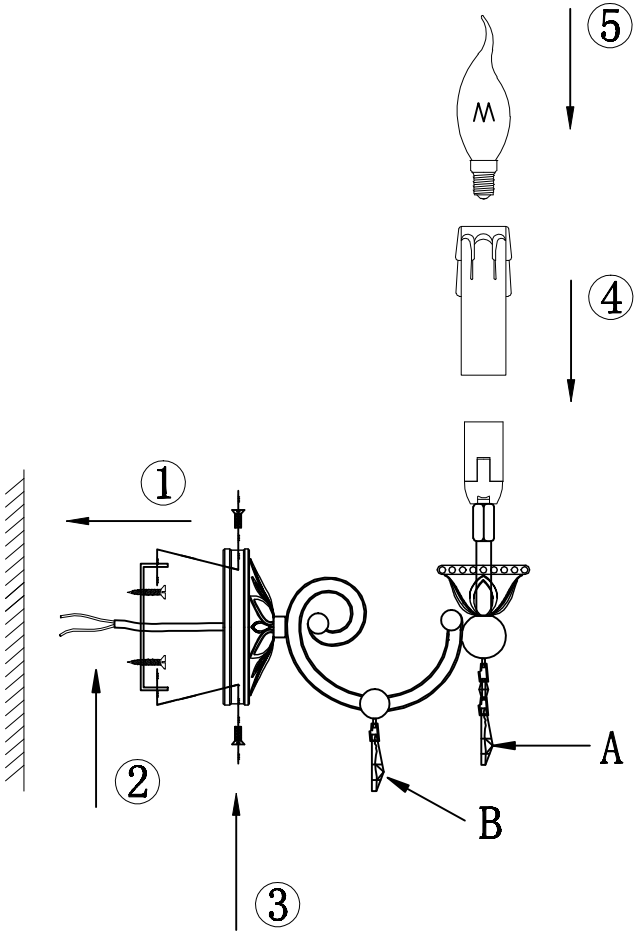

Instruction

Collection: Royal Classic
Series: Francis
Model: RC141-WL-01-G
Wall Lamps

A=1
B=1

– Wall Lamps

1 x E14 (60w)

MAYTONI
DECORATIVE LIGHTING

www.maytoni.de