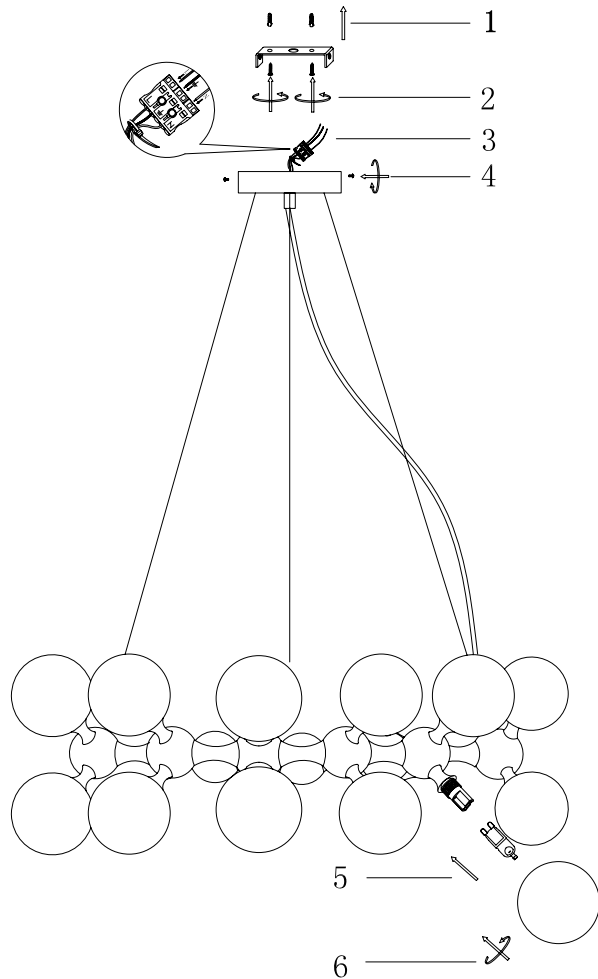

Instruction

MOD021PL-18G

18 x G9 (28W)

Model: MOD021PL-18G
Collection: Modern
Series: Proton

Ceiling Lamps