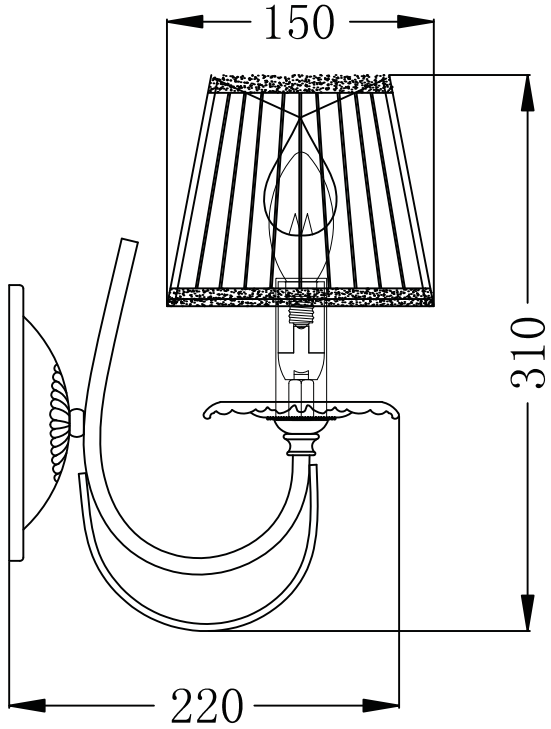

Instruction

Collection: Elegant
Series: Olivia
Model: ARM325-01-W
Wall-mounted

– Wall-mounted

1 x E14 (40w)

MAYTONI
DECORATIVE LIGHTING

www.maytoni.de