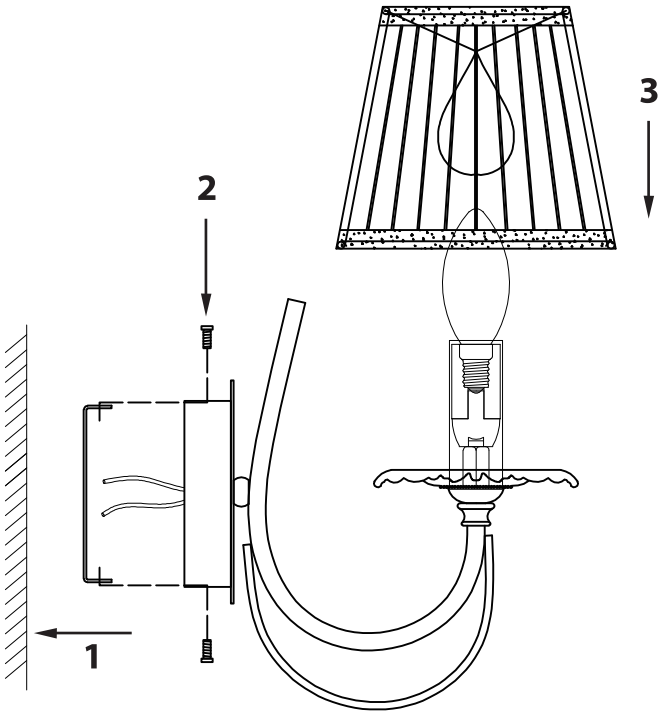

Instruction

Collection: Elegant
Series: Olivia
Model: ARM325-01-W
Wall-mounted

– Wall-mounted

1 x E14 (40w)

MAYTONI
DECORATIVE LIGHTING

www.maytoni.de