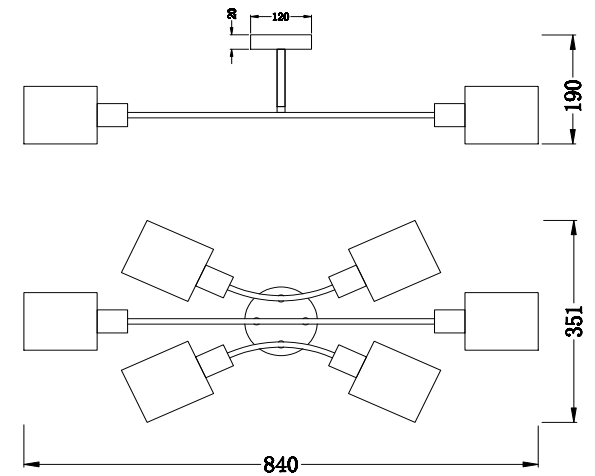

FREYA
TRADITION OF QUALITY

Instruction

FR5003CL-06N

6 x E14 (60W)

Model: FR5003CL-06N

Series: Vivian

Ceiling Lamps