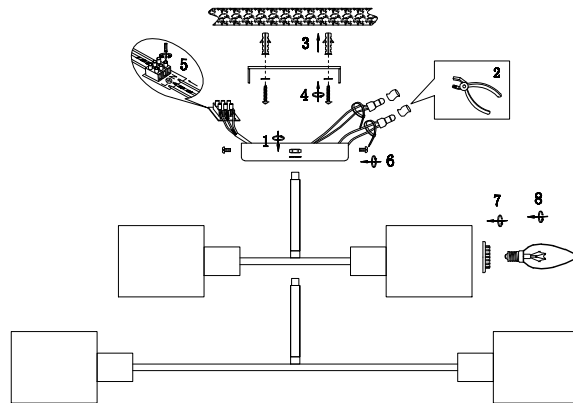

FREYA
TRADITION OF QUALITY

Instruction

FR5003CL-06N

6 x E14 (60W)

Model: FR5003CL-06N

Series: Vivian

Ceiling Lamps