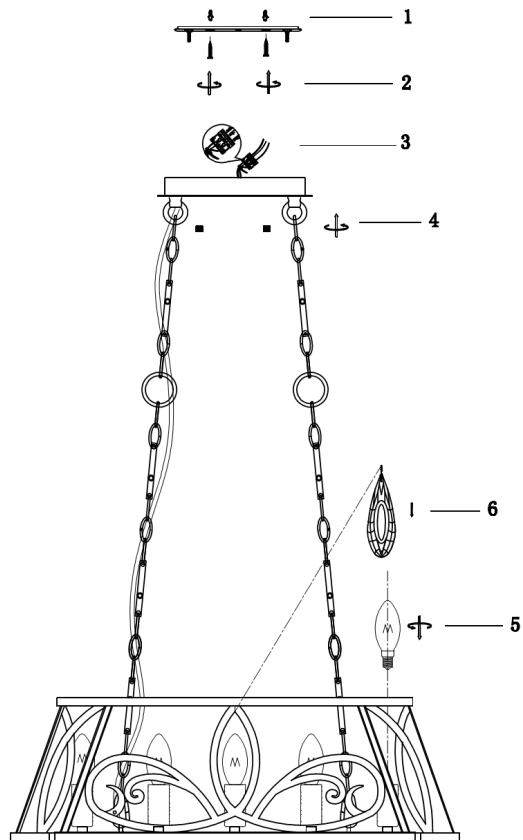

Instruction

Collection: HOUSE

Series: EISNER

Model: H237-05-G

Ceiling

- Ceiling

5 x E14 (40W)

MAYTONI
DECORATIVE LIGHTING