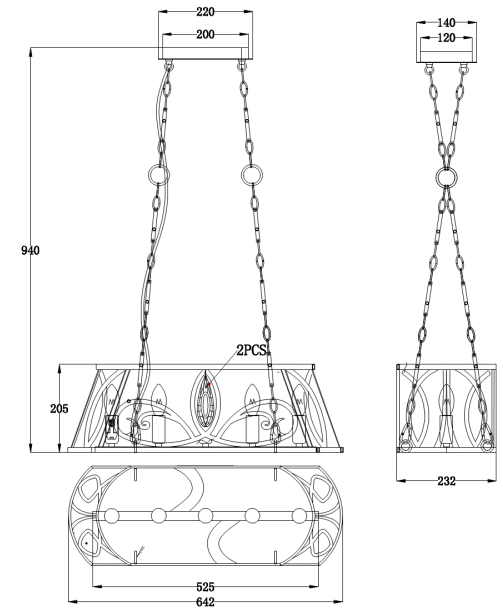

Instruction

Collection: HOUSE

Series: EISNER

Model: H237-05-G

Ceiling

- Ceiling

5 x E14 (40W)

MAYTONI
DECORATIVE LIGHTING