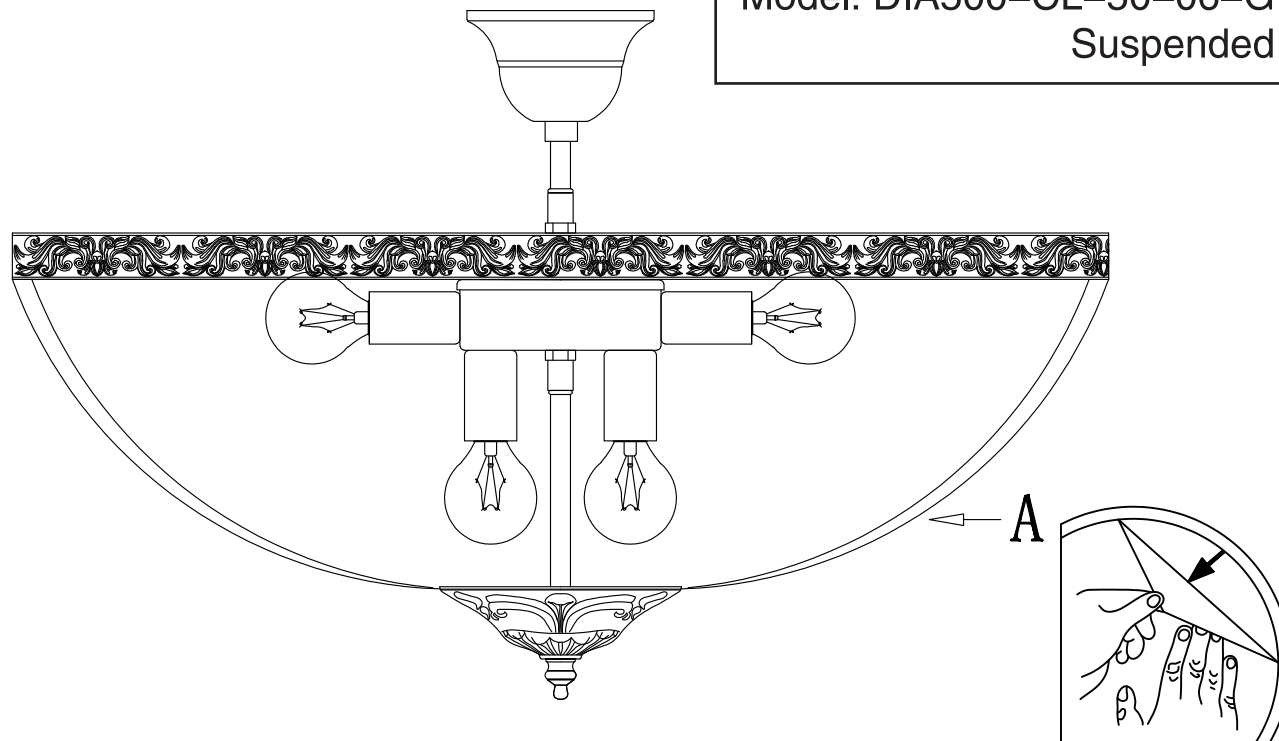

Instruction

Collection: Diamant crystal
Series: Tiara
Model: DIA500-CL-50-06-G
Suspended

REMOVE COVER
BEFORE USING LAMP

- Suspended

9 x E14 (60w)

MAYTONI
DECORATIVE LIGHTING

www.maytoni.de