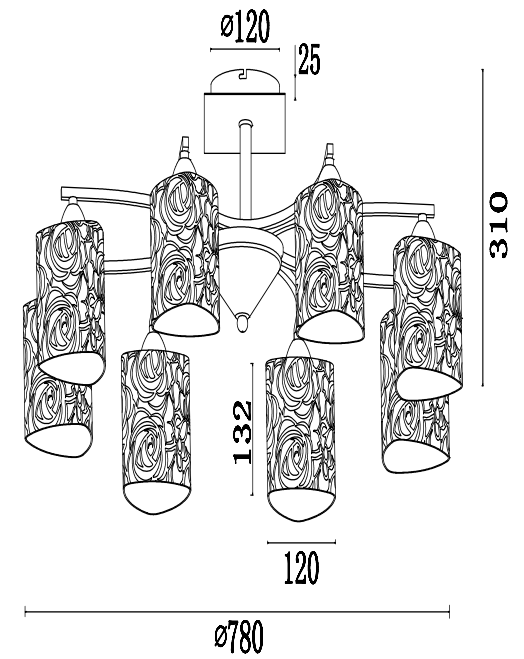

# Instruction

FR5117CL-08CH

8 x E14 (40W)

Model: FR5117CL-08CH

Series: Ciclo

Ceiling Lamps