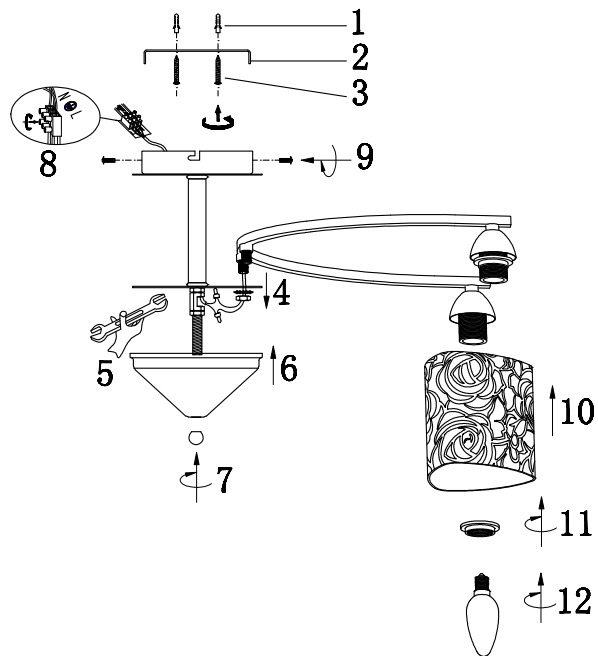

# Instruction

FR5117CL-08CH

8 x E14 (40W)

Model: FR5117CL-08CH

Series: Ciclo

Ceiling Lamps