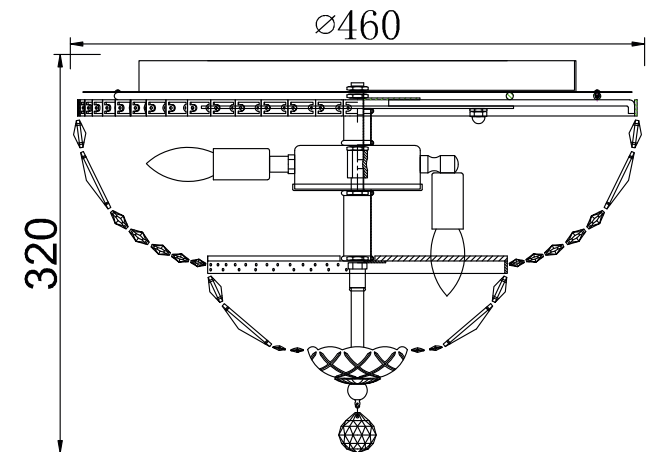

Instruction

Collection: Diamant crystal
Series: Basfor
Model: DIA100-CL-12-N
Pendant lamp

Step by step action:

Place the chandelier.

Screw lamps (not included)

Check the chandelier - light on all lamps

Place the handset and Hang crystal ball (part A)

Place crystal pendants (part B)

Place crystal pendants (part C)

Place the handset firmly fix it.

Then put in the following sequence:

- plastic disc

- crystal bowl

- cap

- hang crystal ball (part A)

REMOVE COVER
BEFORE USING LAMP

– Pendant lamp

12 x E14 (60w)

MAYTONI
DECORATIVE LIGHTING

www.maytoni.de