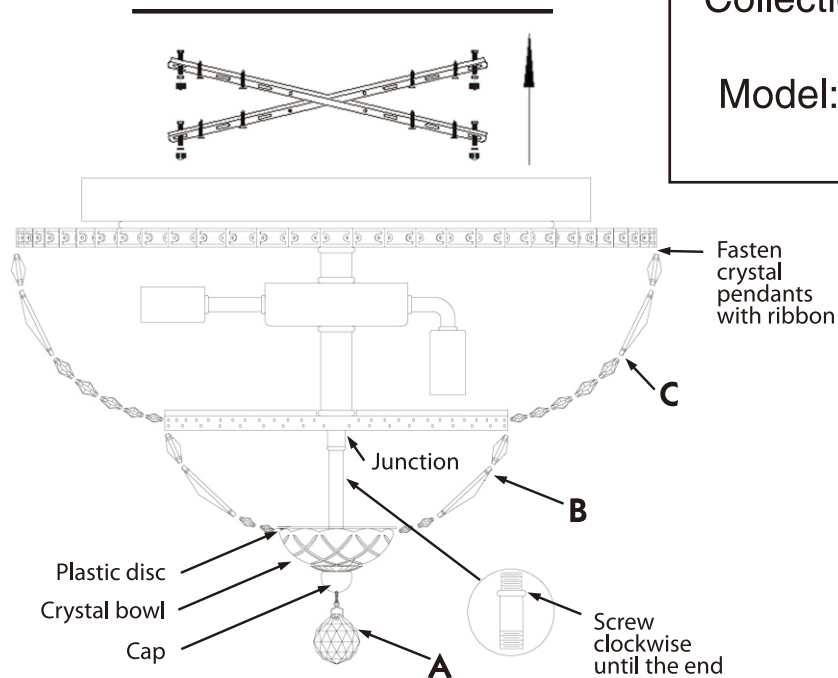

Instruction

Collection: Diamant crystal
Series: Basfor
Model: DIA100-CL-12-N
Pendant lamp

Step by step action:

Place the chandelier.

Screw lamps (not included)

Check the chandelier - light on all lamps

Place the handset and Hang crystal ball (part A)

Place crystal pendants (part B)

Place crystal pendants (part C)

Place the handset firmly fix it.

Then put in the following sequence:

- plastic disc

- crystal bowl

- cap

- hang crystal ball (part A)

REMOVE COVER
BEFORE USING LAMP

– Pendant lamp

12 x E14 (60w)

MAYTONI
DECORATIVE LIGHTING

www.maytoni.de