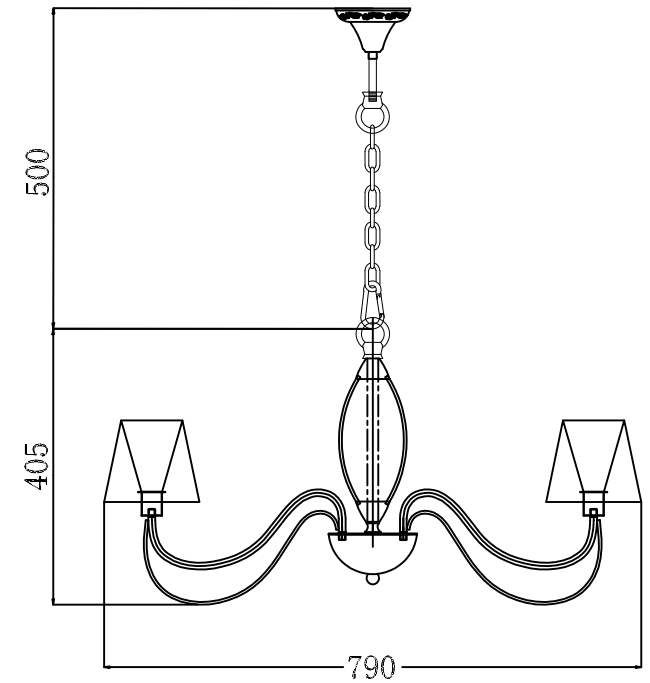

FREYA
TRADITION OF QUALITY

INSTRUCTION

MODEL: FR2327-PL-08-BG
CHANDELIER

8 x E14 (40W)

FREYA-LIGHT.COM