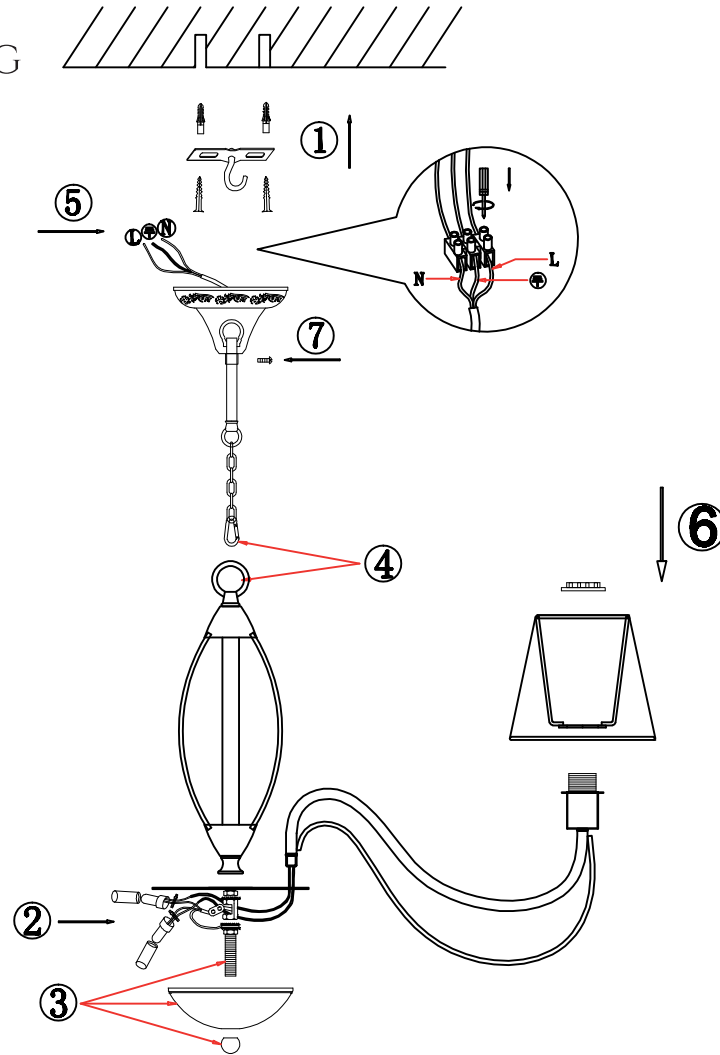

FREYA
TRADITION OF QUALITY

INSTRUCTION

MODEL: FR2327-PL-08-BG
CHANDELIER

8 x E14 (40W)

FREYA-LIGHT.COM