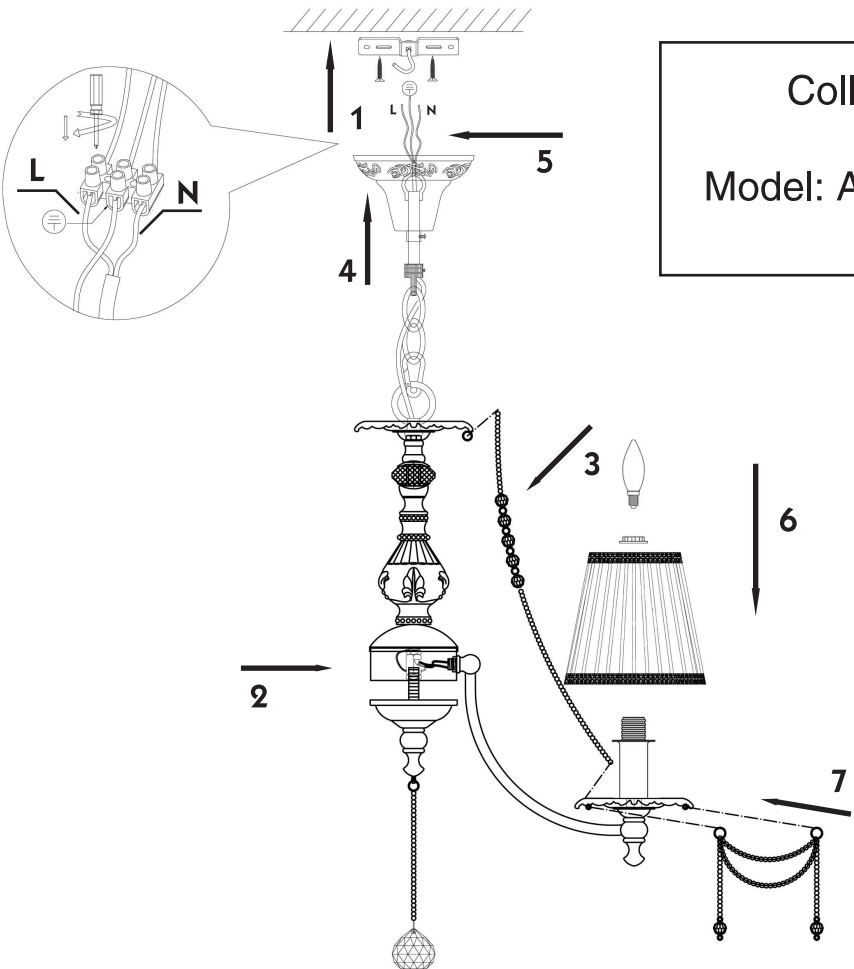

Instruction

Collection: Elegant
Series: Lolita
Model: ARM305-05-W
Suspended

 – Suspended

5 x E14 (40w)

MAYTONI
DECORATIVE LIGHTING
www.maytoni.de