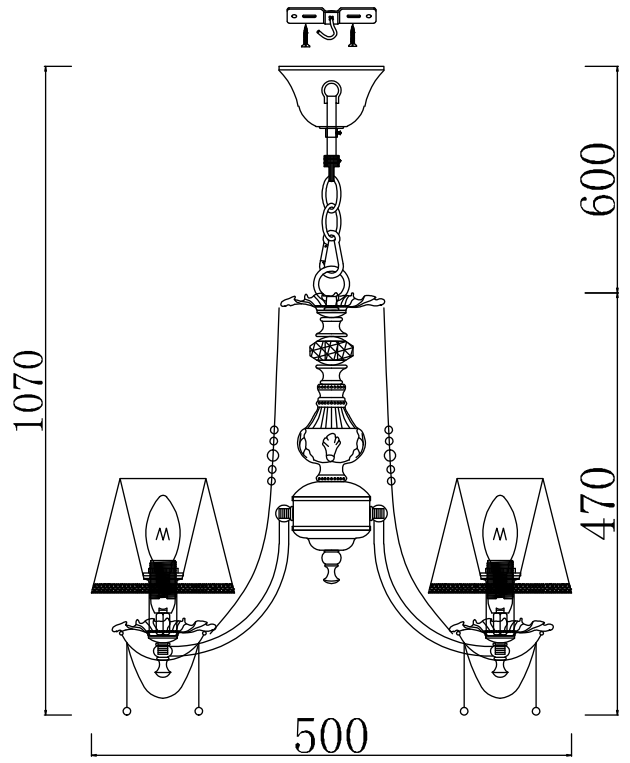

Instruction

Collection: Elegant
Series: Lolita
Model: ARM305-05-W
Suspended

 – Suspended

5 x E14 (40w)

MAYTONI
DECORATIVE LIGHTING
www.maytoni.de