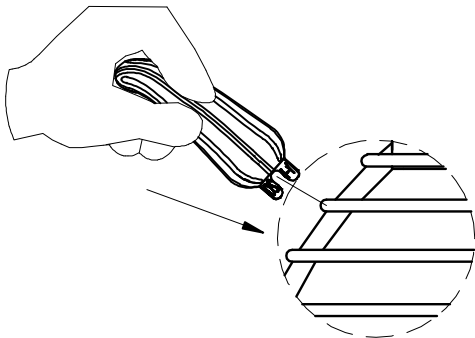

ODEON LIGHT INSTALLATION INSTRUCTION

Item No.: 2755/1W

CR2755

If the part like pimientos falls when assembling, please re-assemble it in the way of above sketch map.

FEATURE

- 220-240V ~ 50Hz

- Lamp Type: G9 1x Max 42W