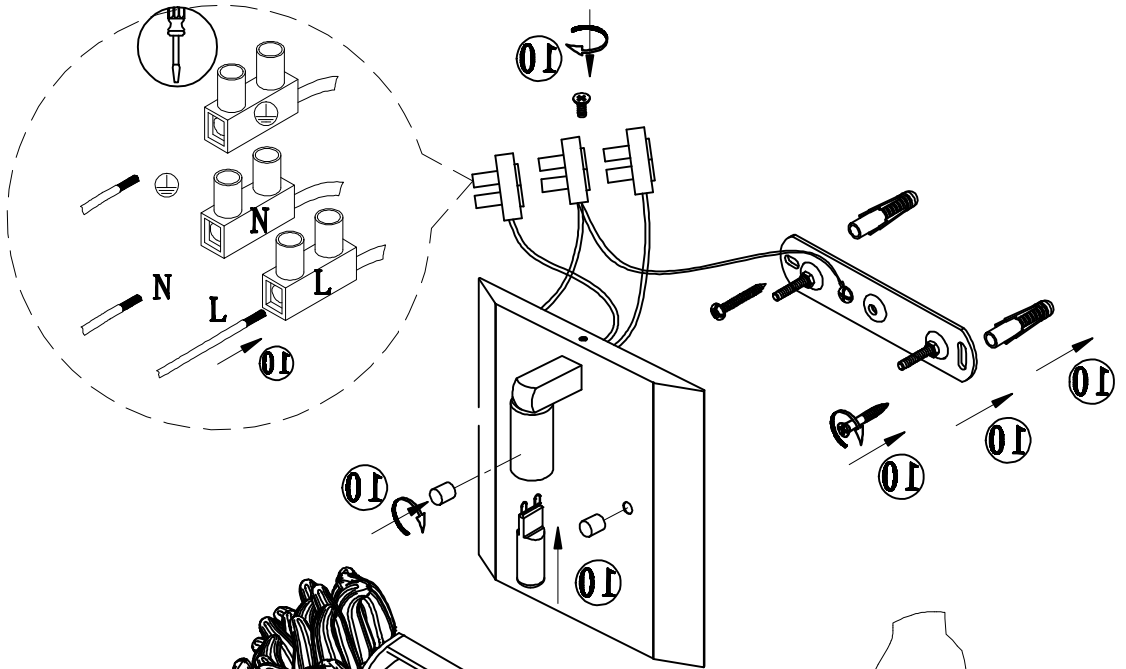

ODEON LIGHT INSTALLATION INSTRUCTION

Item No.: 2755/1W

CR2755

If the part like pimientos falls when assembling, please re-assemble it in the way of above sketch map.

FEATURE

- 220-240V ~ 50Hz

- Lamp Type: G9 1x Max 42W

The lamp can be only indoor used

If in doubt, consult a qualified electrician or contact your retail outlet.

Ensure that you always install the fitting to the relevant regulations.

Certain regulations indicate that lighting fittings should be installed by a qualified electrician.