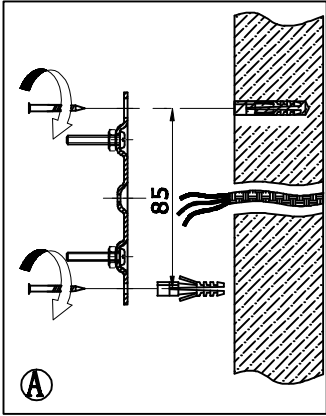

ODEON LIGHT INSTALLATION INSTRUCTION

Item No.: 2755/1W

CR2755

If the part like pimientos falls when assembling, please re-assemble it in the way of above sketch map.

FEATURE

- 220-240V ~ 50Hz

- Lamp Type: G9 1x Max 42W