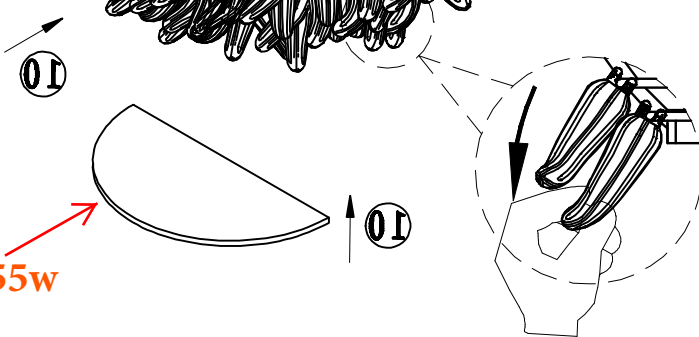

ODEON LIGHT INSTALLATION INSTRUCTION

Item No.: 2755/1W

CR2755

If the part like pimientos falls when assembling, please re-assemble it in the way of above sketch map.

FEATURE

- 220-240V ~ 50Hz

- Lamp Type: G9 1x Max 42W