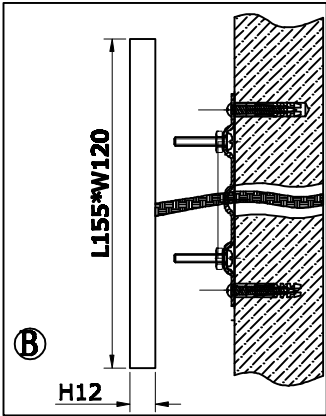

ODEON LIGHT INSTALLATION INSTRUCTION

Item No.: 2755/1W

CR2755

If the part like pimientos falls when assembling, please re-assemble it in the way of above sketch map.

FEATURE

- 220-240V ~ 50Hz

- Lamp Type: G9 1x Max 42W