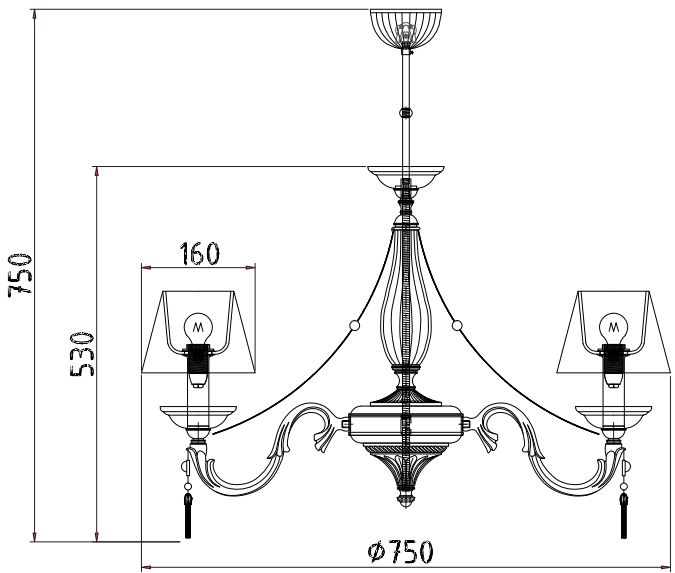

Instruction

Collection: Royal Classic
 Series: Demitas
 Model: RC024-PL-06-R
 Pendant Lamps

A = 6
 B = 6

 - Pendant Lamps

 6 x E14 (40W)

MAYTONI
 DECORATIVE LIGHTING

www.maytoni.de