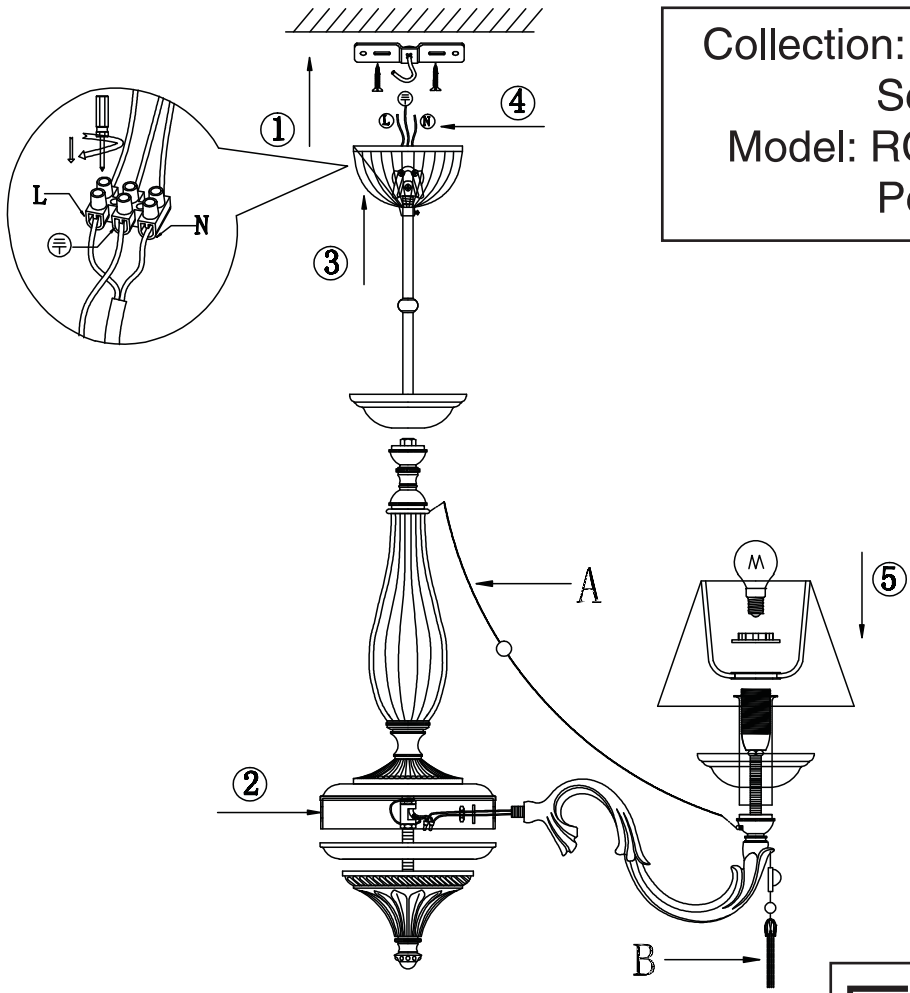

Instruction

Collection: Royal Classic
 Series: Demitas
 Model: RC024-PL-06-R
 Pendant Lamps

A = 6
 B = 6

 - Pendant Lamps

 6 x E14 (40W)

MAYTONI
 DECORATIVE LIGHTING

www.maytoni.de