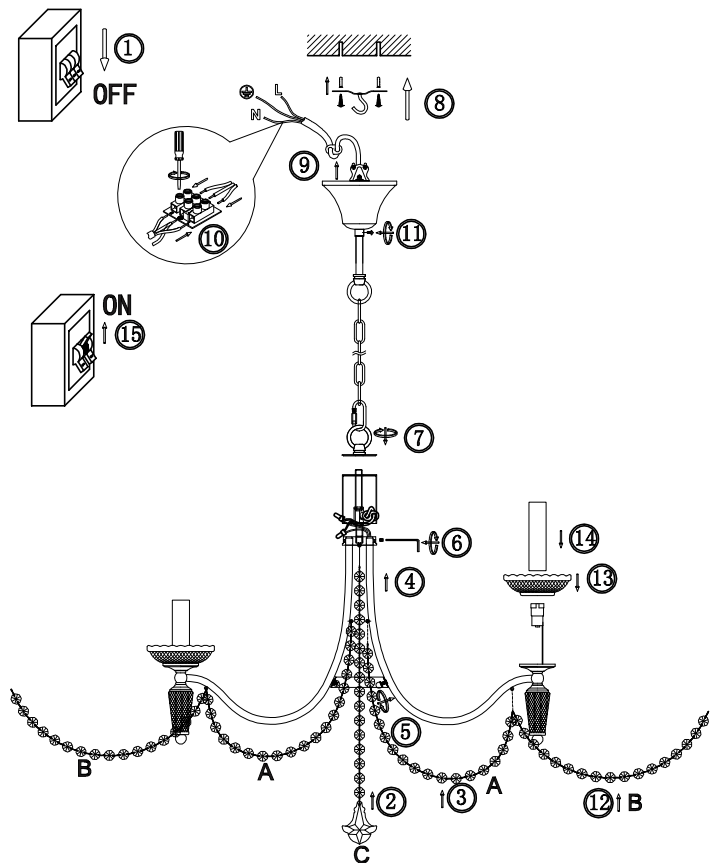

FREYA
TRADITION OF QUALITY

Instruction

FR2009PL-05G

5 x E14 (40W)

Model: FR2009PL-05G
Collection: Classic
Series: New Series 009

Ceiling Lamps