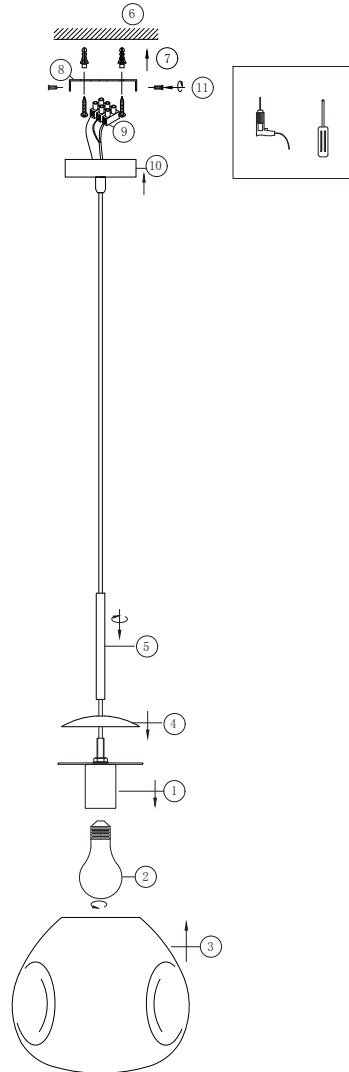

## P014PL-01G

1 x E27 (60W)

Recommended to use with LED bulbs

Model: P014PL-01G

Collection: Pendant

Series: Mabell

Pendant Lamps