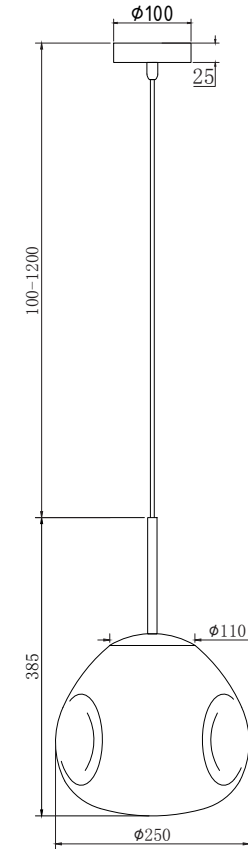

## P014PL-01G

1 x E27 (60W)

Recommended to use with LED bulbs

Model: P014PL-01G

Collection: Pendant

Series: Mabell

Pendant Lamps