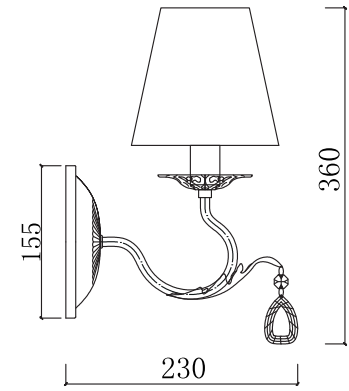

FREYA
TRADITION OF QUALITY

INSTRUCTION

MODEL: FR3403-WL-01-WG
SCONCE

1 X E14 (60W)

FREYA-LIGHT.COM