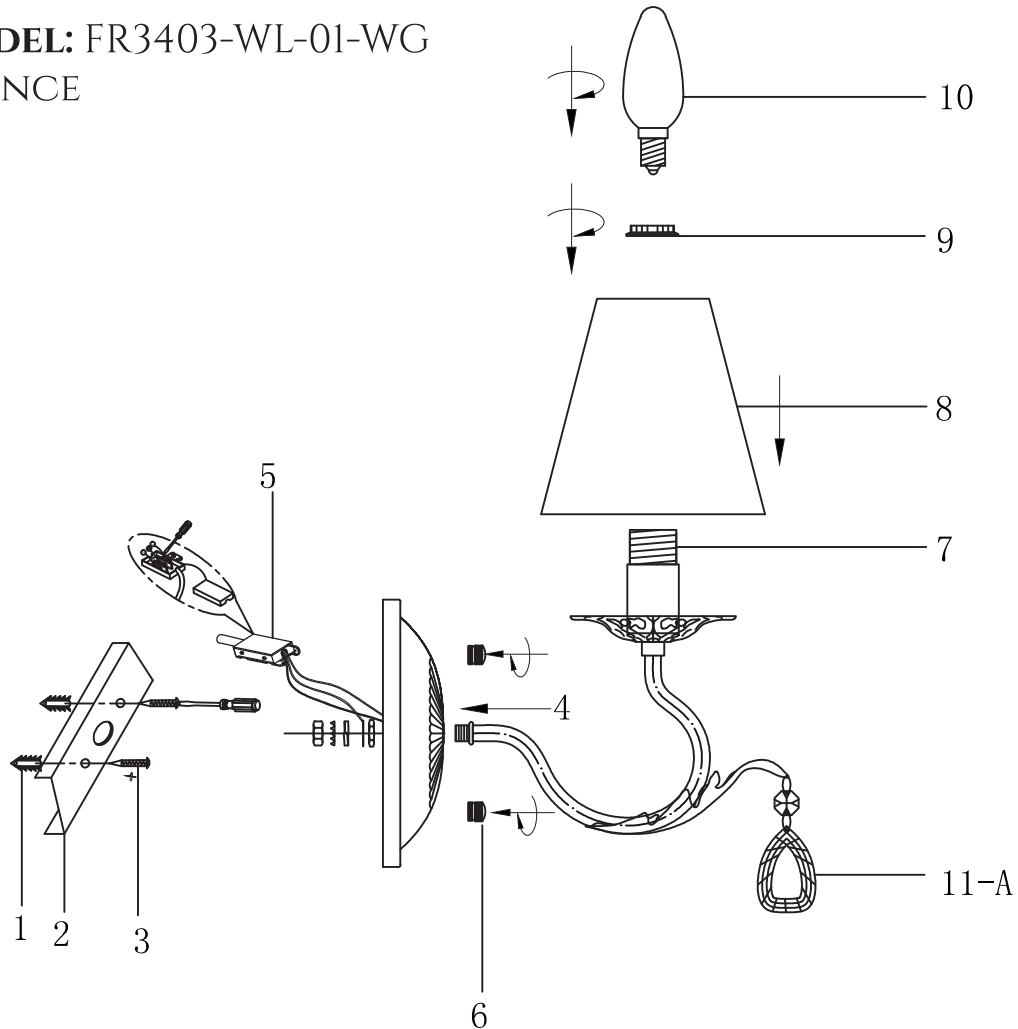

FREYA
TRADITION OF QUALITY

INSTRUCTION

MODEL: FR3403-WL-01-WG
SCONCE

1 X E14 (60W)

FREYA-LIGHT.COM