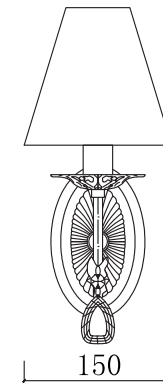

FREYA
TRADITION OF QUALITY

INSTRUCTION

MODEL: FR3403-WL-01-WG
SCONCE

1 X E14 (60W)

FREYA-LIGHT.COM