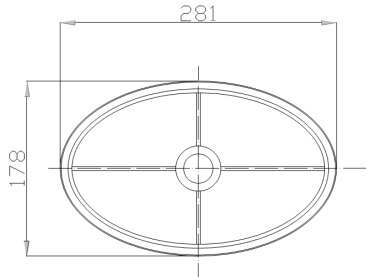

Instruction

Collection: HOUSE
Series: FIBI
Model: H310-11-G
Mobile

- Mobile

1 x E27 (60W)

MAYTONI
DECORATIVE LIGHTING

www.maytoni.de