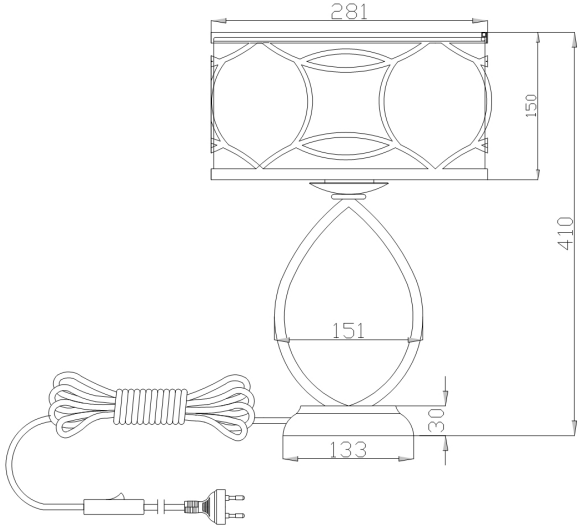

Instruction

Collection: HOUSE
Series: FIBI
Model: H310-11-G
Mobile

- Mobile

1 x E27 (60W)

MAYTONI
DECORATIVE LIGHTING

www.maytoni.de