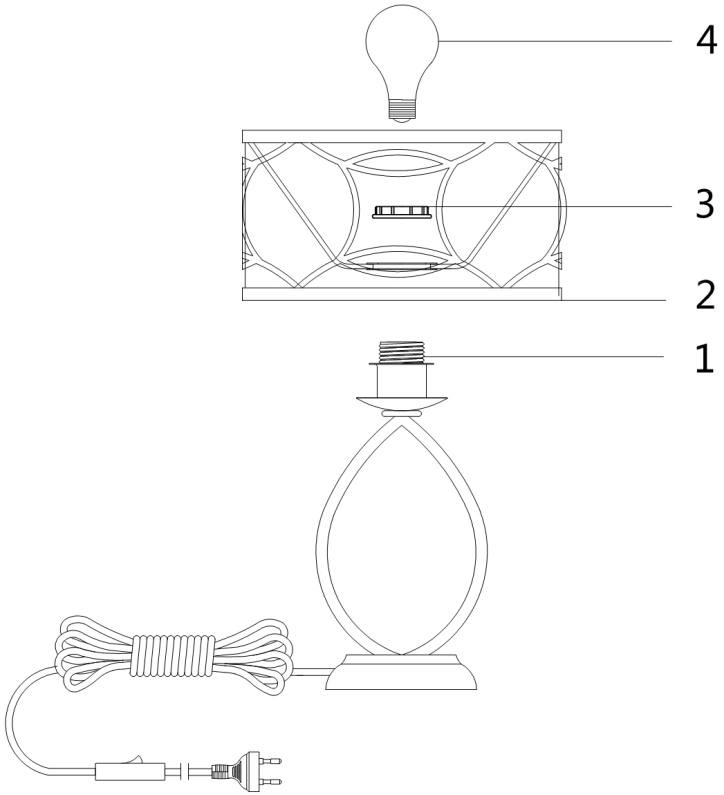

Instruction

Collection: HOUSE
Series: FIBI
Model: H310-11-G
Mobile

- Mobile

1 x E27 (60W)

MAYTONI
DECORATIVE LIGHTING

www.maytoni.de