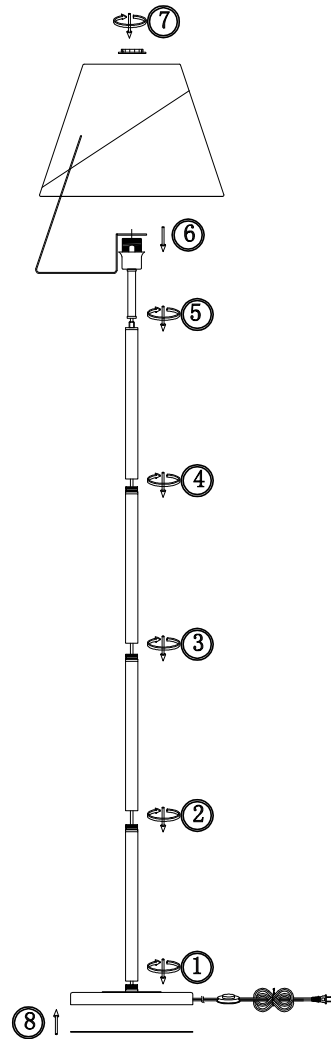

FREYA
TRADITION OF QUALITY

Instruction

FR5084FL-01G

1 x E27 (60W)

Model: FR5084FL-01G
Collection: Modern
Series: Vanessa

Floor Lamps