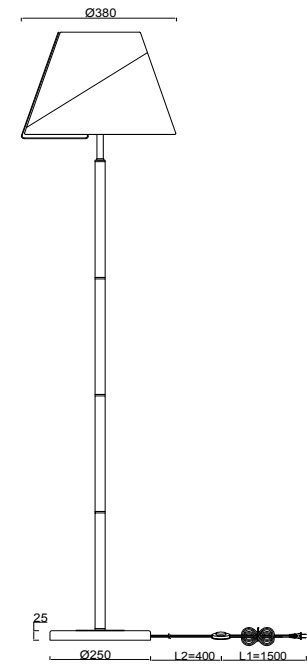

FREYA
TRADITION OF QUALITY

Instruction

FR5084FL-01G

1 x E27 (60W)

Model: FR5084FL-01G
Collection: Modern
Series: Vanessa

Floor Lamps