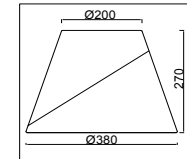

FREYA
TRADITION OF QUALITY

Instruction

FR5084FL-01G

1 x E27 (60W)

Model: FR5084FL-01G
Collection: Modern
Series: Vanessa

Floor Lamps