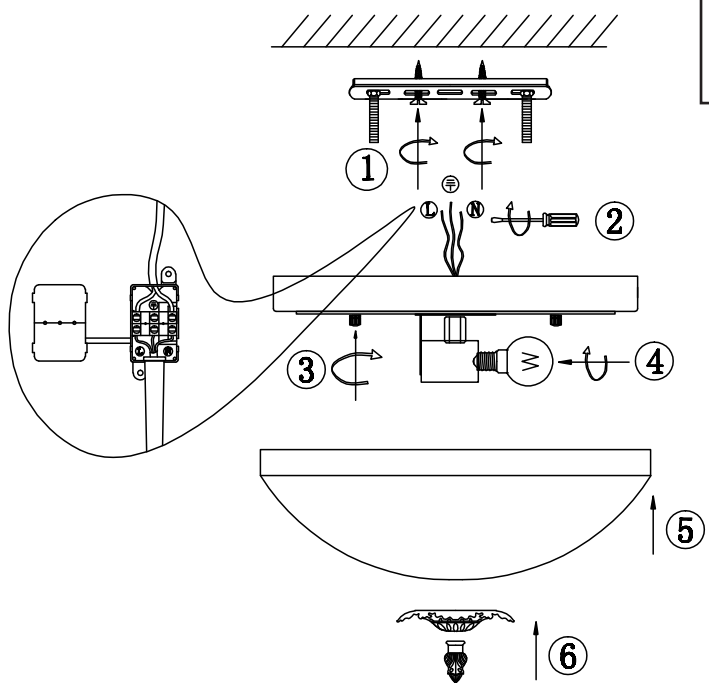

Instruction

Collection: Wall & Ceiling
Series: Speria
Model: C900-CL-03-R
Ceiling lamp

3 x E14 (40w)

MAYTONI
DECORATIVE LIGHTING

www.maytoni.de