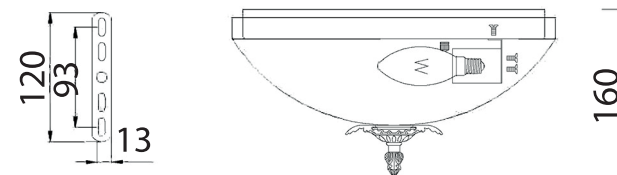

Instruction

Collection: Wall & Ceiling
Series: Speria
Model: C900-CL-03-R
Ceiling lamp

3 x E14 (40w)

MAYTONI
DECORATIVE LIGHTING

www.maytoni.de