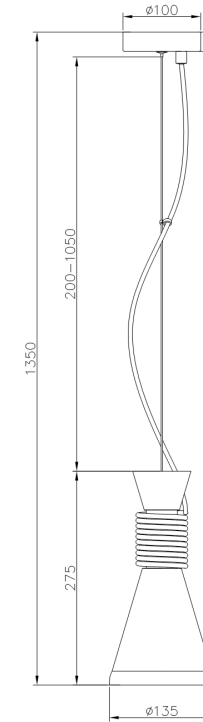

# Instruction

Collection: PENDANT  
Series: CALIFORNIA  
Model: P536PL-01BL  
Ceiling

- Ceiling

1 x E14 (40W)

**MAYTONI**  
DECORATIVE LIGHTING

[www.maytoni.de](http://www.maytoni.de)