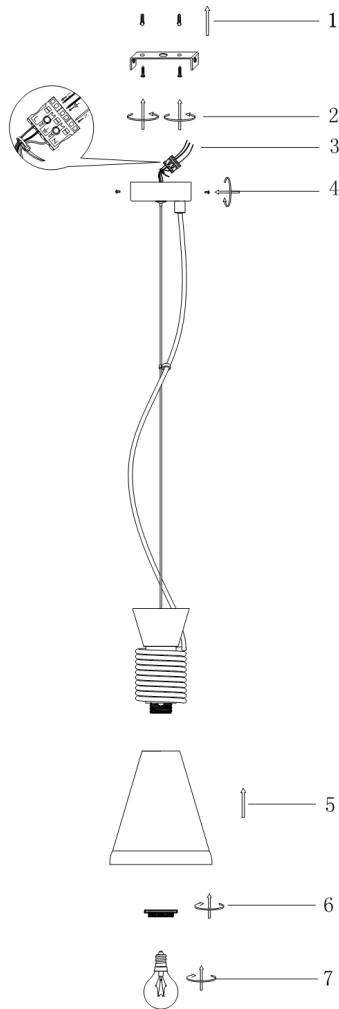

# Instruction

Collection: PENDANT  
Series: CALIFORNIA  
Model: P536PL-01BL  
Ceiling

- Ceiling

1 x E14 (40W)

**MAYTONI**  
DECORATIVE LIGHTING

[www.maytoni.de](http://www.maytoni.de)