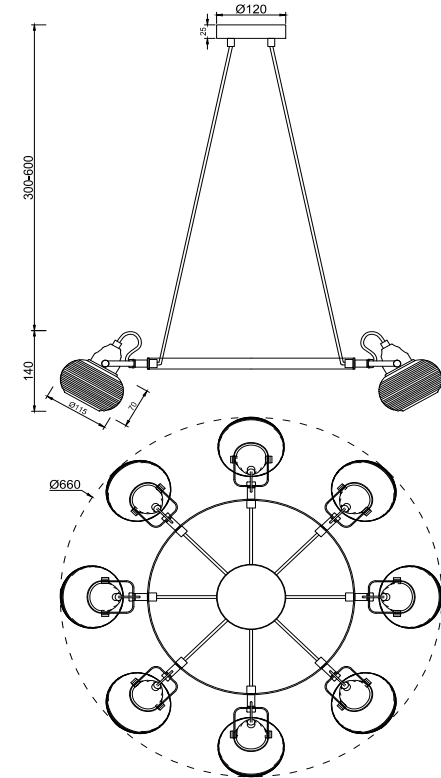

FREYA
TRADITION OF QUALITY

Instruction

FR5690PL-08CH

8 x E14 (40W)

Model: FR5690PL-08CH
Series: Linda

Ceiling Lamps