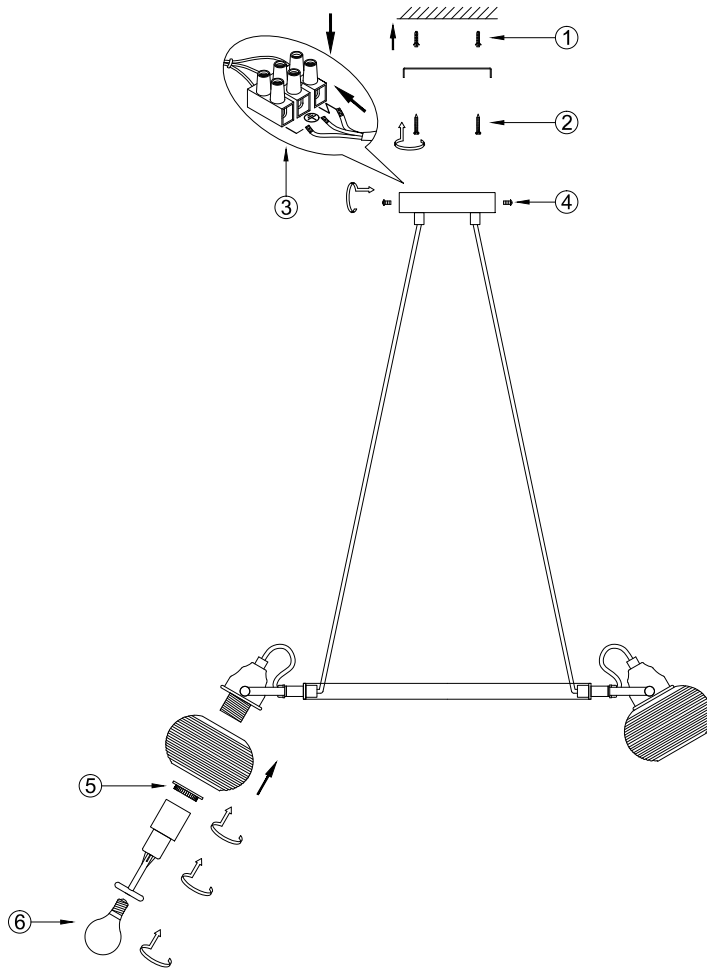

FREYA
TRADITION OF QUALITY

Instruction

FR5690PL-08CH

8 x E14 (40W)

Model: FR5690PL-08CH
Series: Linda

Ceiling Lamps