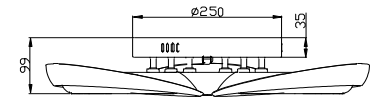

FREYA
TRADITION OF QUALITY

Instruction

FR6007CL-L51W

MAX 51W
5100 Lumen

Model: FR6007CL-L51W
Series: Elena

Ceiling Lamps