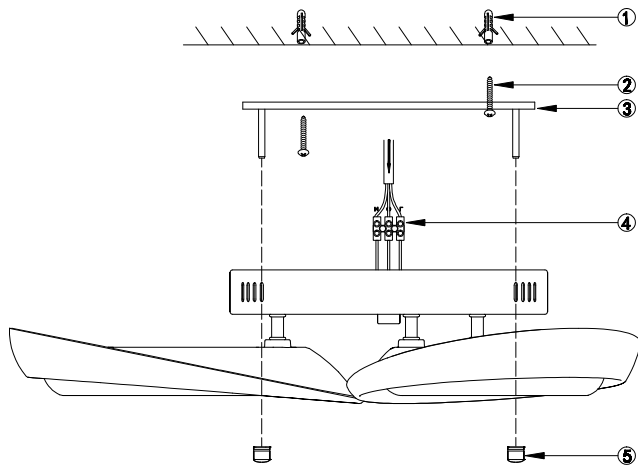

FREYA
TRADITION OF QUALITY

Instruction

FR6007CL-L51W

MAX 51W
5100 Lumen

Model: FR6007CL-L51W
Series: Elena

Ceiling Lamps