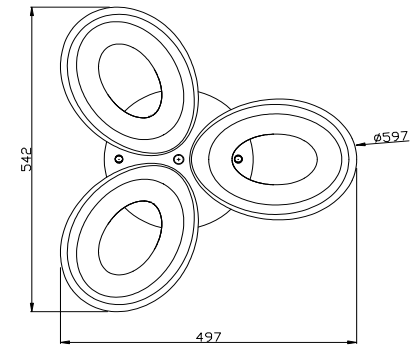

FREYA
TRADITION OF QUALITY

Instruction

FR6007CL-L51W

MAX 51W
5100 Lumen

Model: FR6007CL-L51W
Series: Elena

Ceiling Lamps