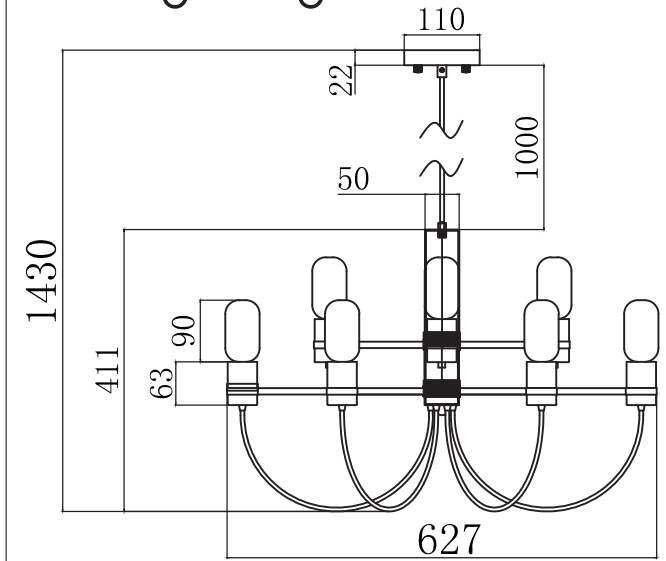

FREYA
TRADITION OF QUALITY

INSTRUCTION

MODEL: FR4722-PL-09-BR
CHANDELIER

9 x E27 (40W)

FREYA-LIGHT.COM