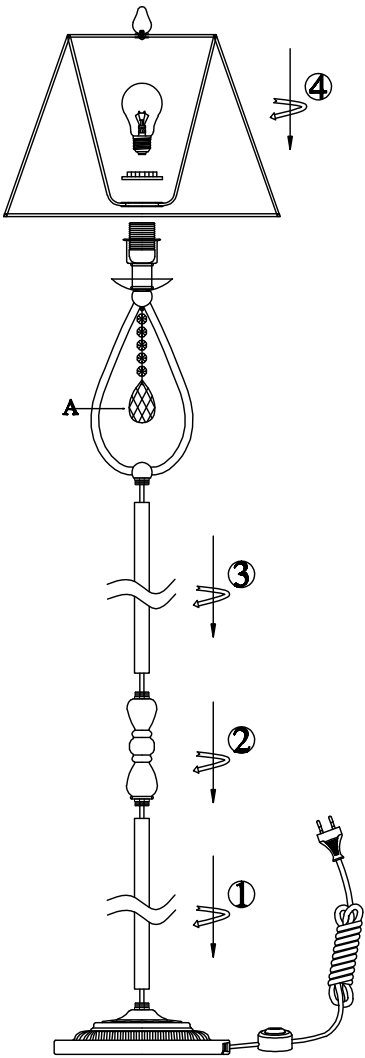

Instruction

Collection: Modern
Series: Talia
Model: MOD334-FL-01-N
Floor Lamps

A=1

I – Floor Lamps

1 x E27 (40w)

MAYTONI
DECORATIVE LIGHTING

www.maytoni.de