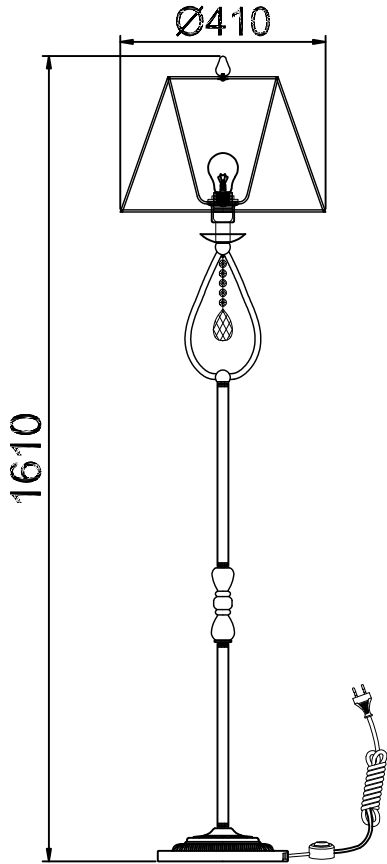

Instruction

Collection: Modern
Series: Talia
Model: MOD334-FL-01-N
Floor Lamps

A=1

I – Floor Lamps

1 x E27 (40w)

MAYTONI
DECORATIVE LIGHTING

www.maytoni.de