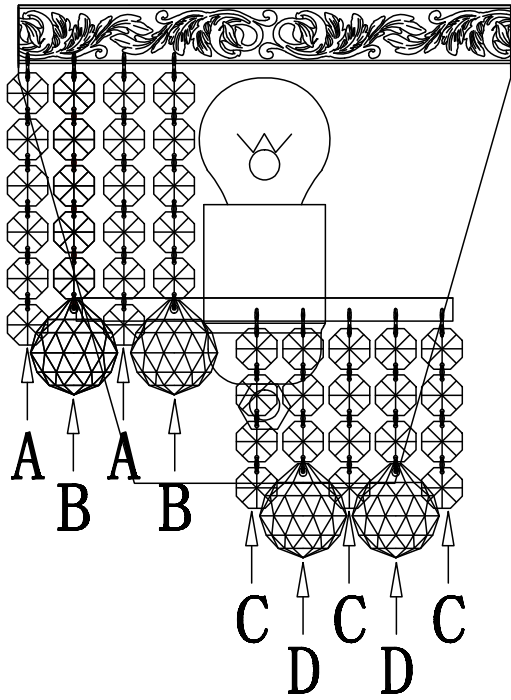

Instruction

Collection: Diamant crystal
 Series: Gala
 Model: DIA783-WL-01-N
 Wall-mounted

 1 x E27 (60w)

MAYTONI
 DECORATIVE LIGHTING
www.maytoni.de