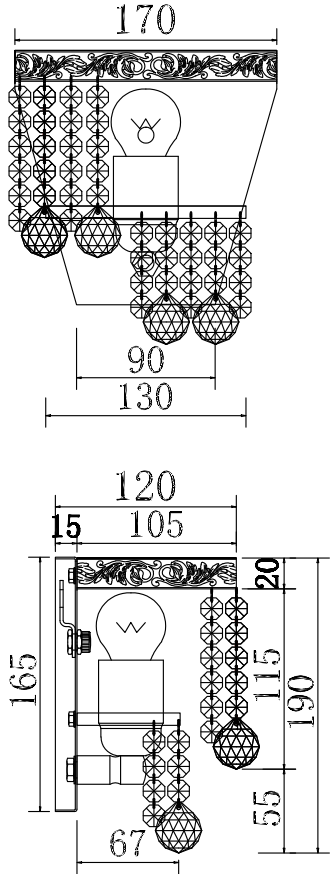

Instruction

Collection: Diamant crystal
 Series: Gala
 Model: DIA783-WL-01-N
 Wall-mounted

 1 x E27 (60w)

MAYTONI
 DECORATIVE LIGHTING
www.maytoni.de