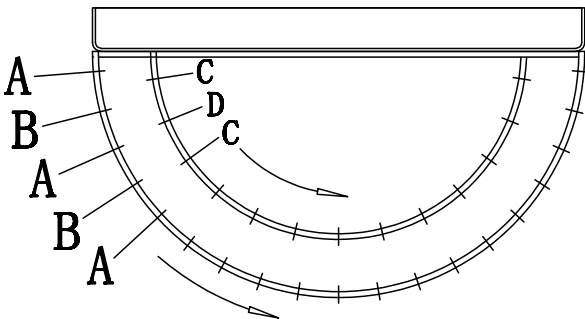

Instruction

Collection: Diamant crystal
 Series: Gala
 Model: DIA783-WL-01-N
 Wall-mounted

 1 x E27 (60w)

MAYTONI
 DECORATIVE LIGHTING
www.maytoni.de