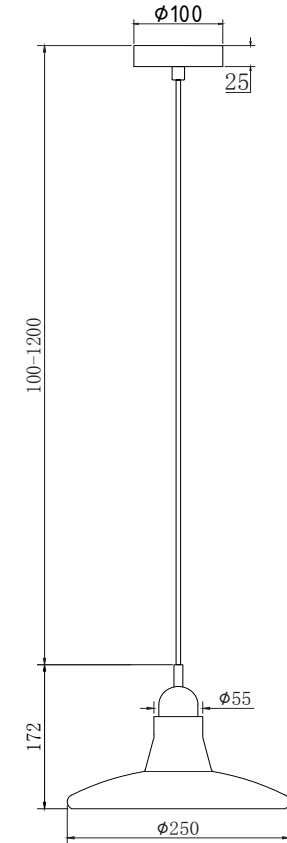

# Instruction

P017PL-01B

1 x GU10 (50W)

Model: P017PL-01B  
Collection: Pendant  
Series: Ola

Ceiling Lamps