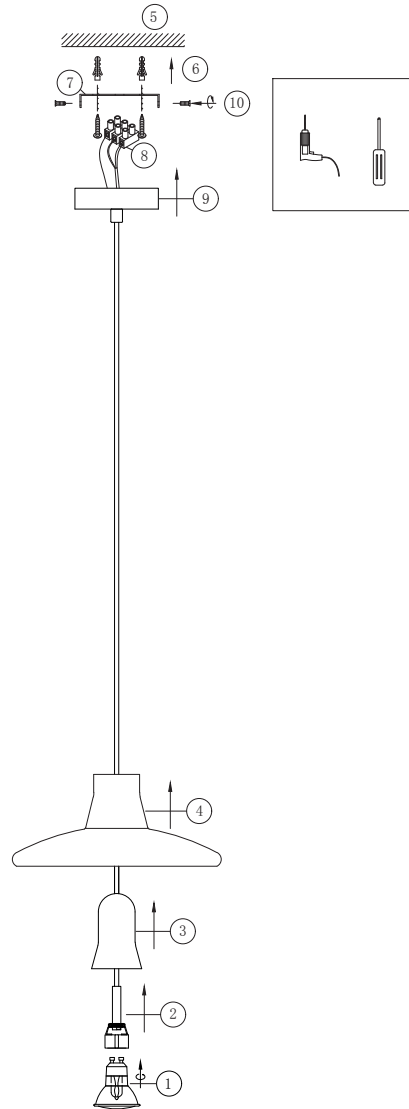

# Instruction

P017PL-01B

1 x GU10 (50W)

Model: P017PL-01B  
Collection: Pendant  
Series: Ola

Ceiling Lamps