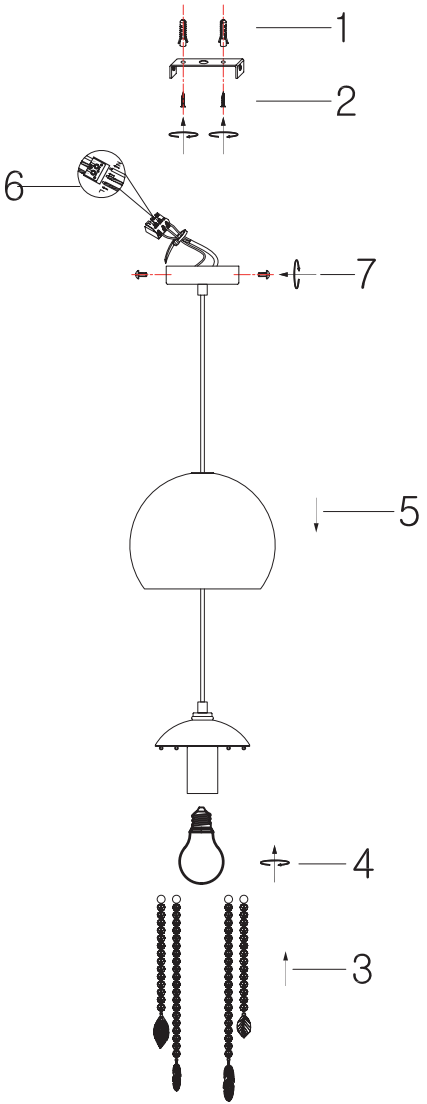

Instruction

Collection: Pendant
Series: Equorin
Model: MOD197-PL-01-CH
Pendant lamp

 – Pendant lamp

1 x E27 (60w)

MAYTONI
DECORATIVE LIGHTING

www.maytoni.de