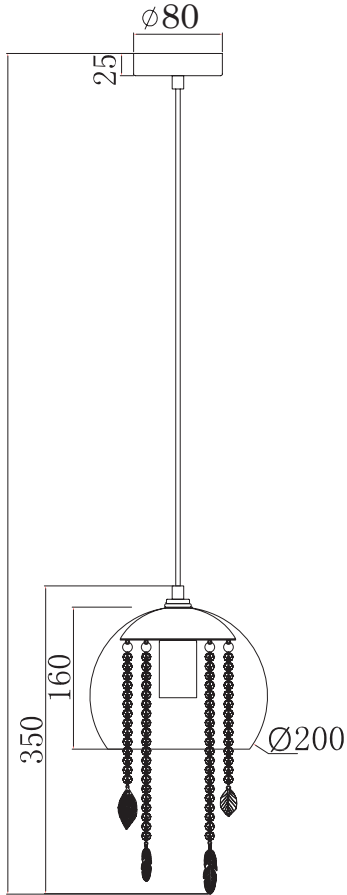

Instruction

Collection: Pendant
Series: Equorin
Model: MOD197-PL-01-CH
Pendant lamp

 – Pendant lamp

1 x E27 (60w)

MAYTONI
DECORATIVE LIGHTING

www.maytoni.de