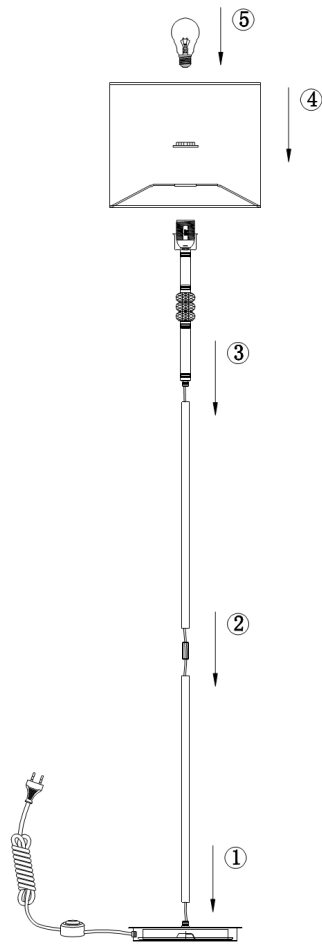

Instruction

Collection: MODERN
Series: LINCOLN
Model: MOD527FL-01N
Ceiling

- Ceiling

1 x E27 (40W)

MAYTONI
DECORATIVE LIGHTING

www.maytoni.de