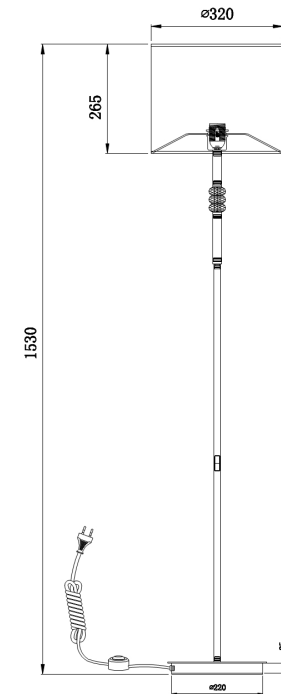

Instruction

Collection: MODERN
Series: LINCOLN
Model: MOD527FL-01N
Ceiling

- Ceiling

1 x E27 (40W)

MAYTONI
DECORATIVE LIGHTING

www.maytoni.de