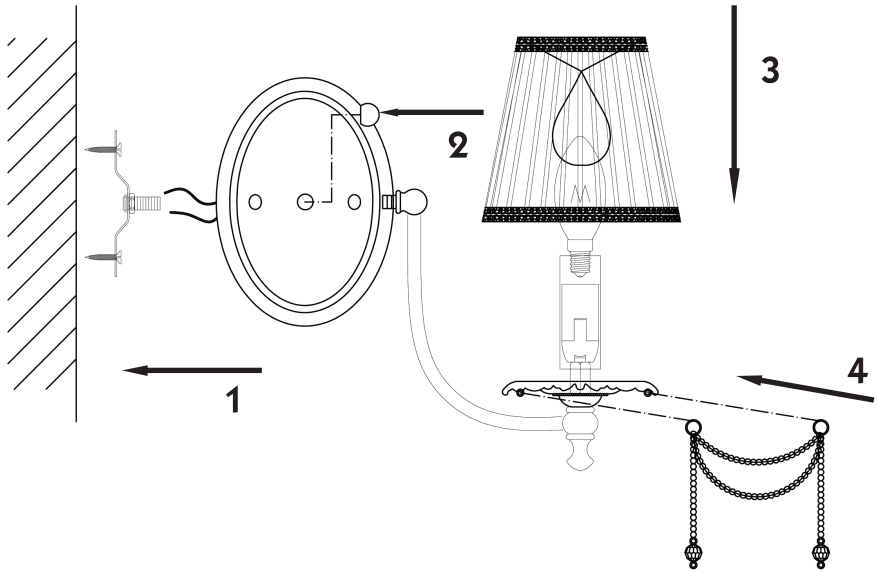

Instruction

Collection: Royal Classic
Series: Rapsodi
Model: RC305-WL-02-R
Wall lamp

– Wall lamp

2 x E14 (40w)

MAYTONI
DECORATIVE LIGHTING

www.maytoni.de