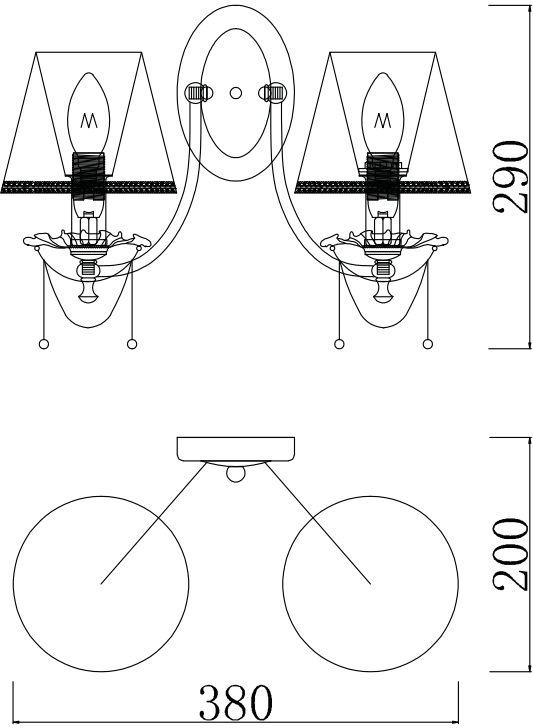

Instruction

Collection: Royal Classic
Series: Rapsodi
Model: RC305-WL-02-R
Wall lamp

– Wall lamp

2 x E14 (40w)

MAYTONI
DECORATIVE LIGHTING

www.maytoni.de