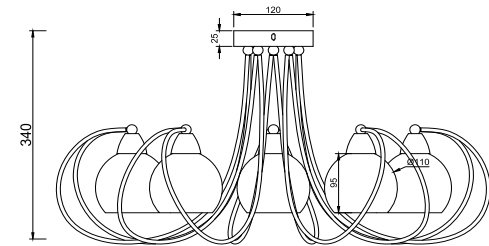

FREYA
TRADITION OF QUALITY

Instruction

FR5023CL-05CH

5 x E14 (40W)

Model: FR5023CL-05CH
Collection: Modern
Series: Dana

Ceiling Lamps