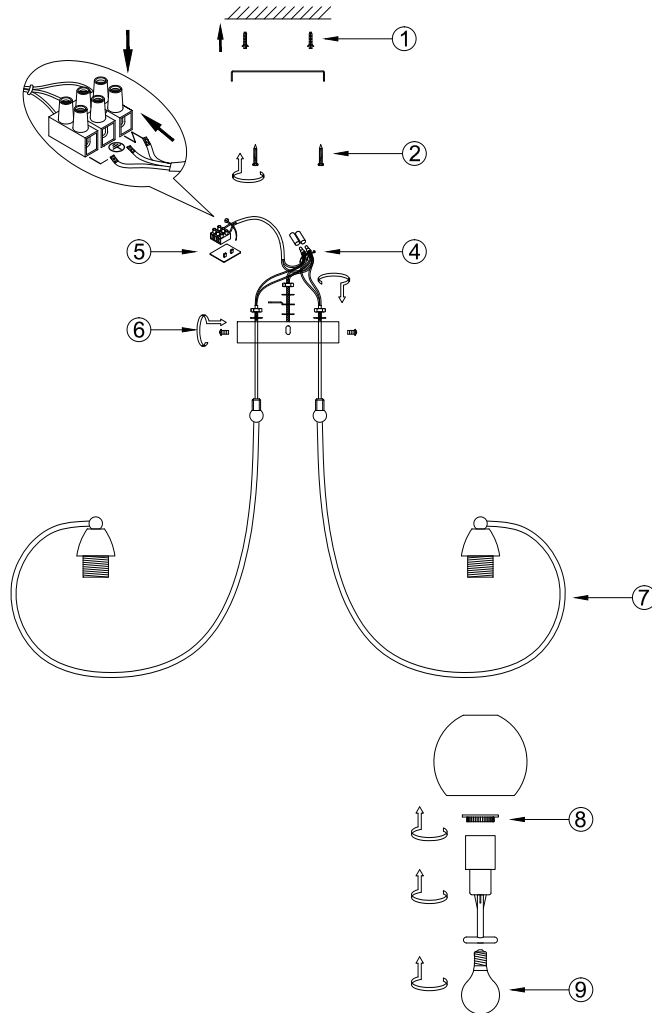

FREYA
TRADITION OF QUALITY

Instruction

FR5023CL-05CH

5 x E14 (40W)

Model: FR5023CL-05CH
Collection: Modern
Series: Dana

Ceiling Lamps