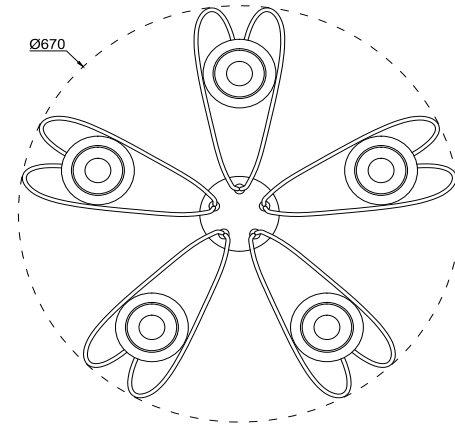

FREYA
TRADITION OF QUALITY

Instruction

FR5023CL-05CH

5 x E14 (40W)

Model: FR5023CL-05CH
Collection: Modern
Series: Dana

Ceiling Lamps