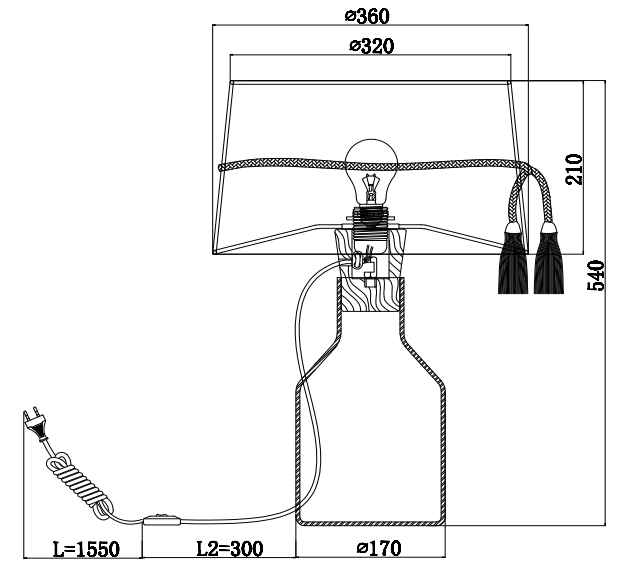

Instruction

Z673TL-01TR

1 x E27 (40W)

Model: Z673TL-01TR
Collection: Table & Floor
Series: Colombo

Table Lamps