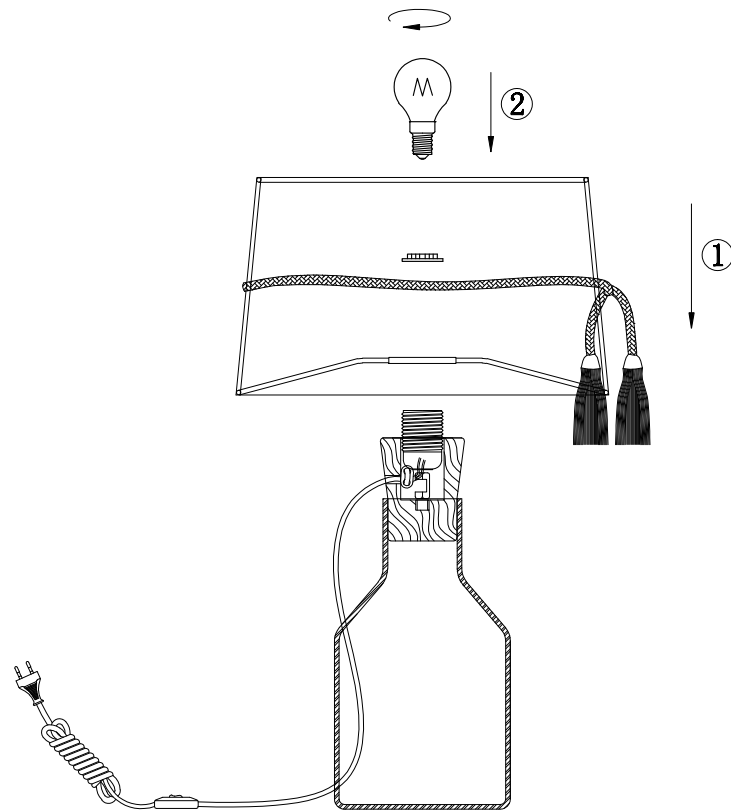

Instruction

Z673TL-01TR

1 x E27 (40W)

Model: Z673TL-01TR
Collection: Table & Floor
Series: Colombo

Table Lamps