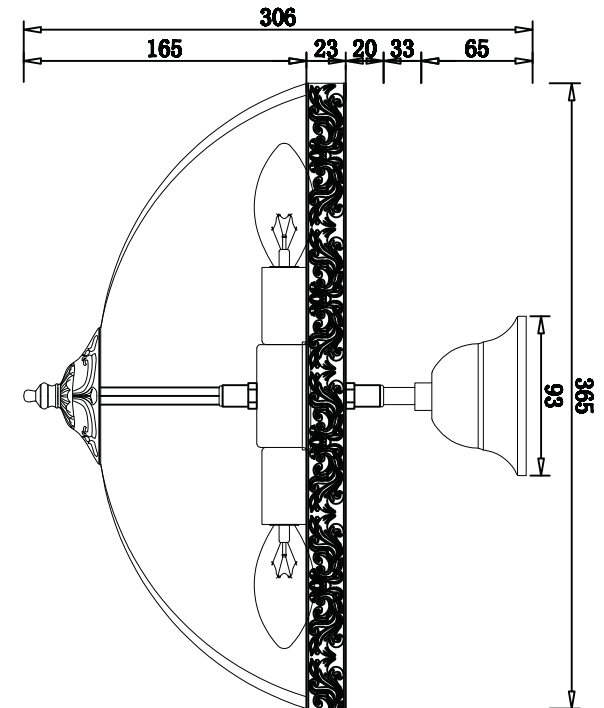

Instruction

Collection: Diamant crystal
Series: Tiara
Model: DIA500-CL-30-05-G
Ceiling Lamps

REMOVE COVER
BEFORE USING LAMP

– Ceiling Lamps

5 x E14 (60w)

MAYTONI
DECORATIVE LIGHTING

www.maytoni.de