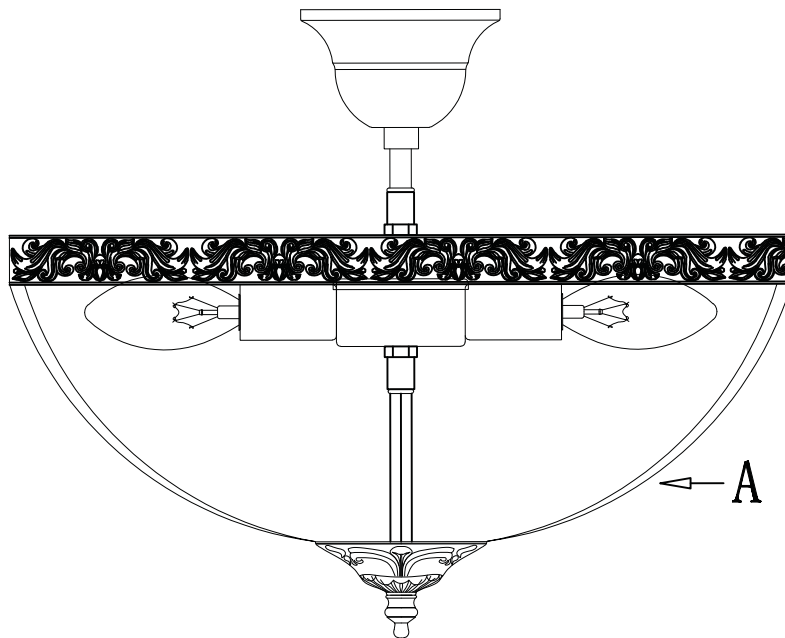

Instruction

Collection: Diamant crystal
Series: Tiara
Model: DIA500-CL-30-05-G
Ceiling Lamps

REMOVE COVER
BEFORE USING LAMP

– Ceiling Lamps

5 x E14 (60w)

MAYTONI
DECORATIVE LIGHTING

www.maytoni.de