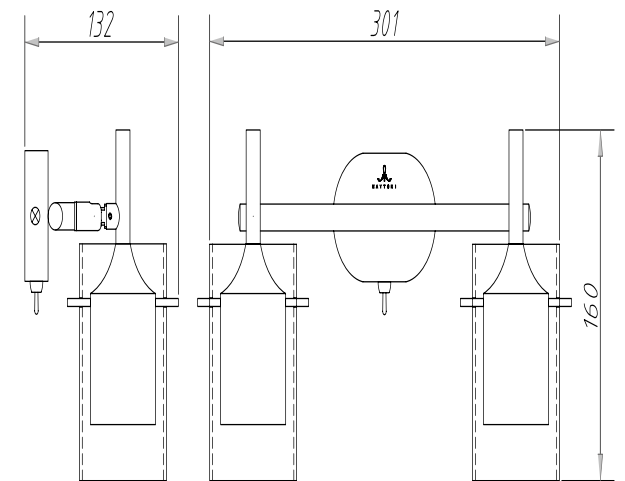

Instruction

SP005-CW-02-N

2 x GU10 (50W)

Model: SP005-CW-02-N
Collection: Spot
Series: Fresh - Spot

Wall Lamps