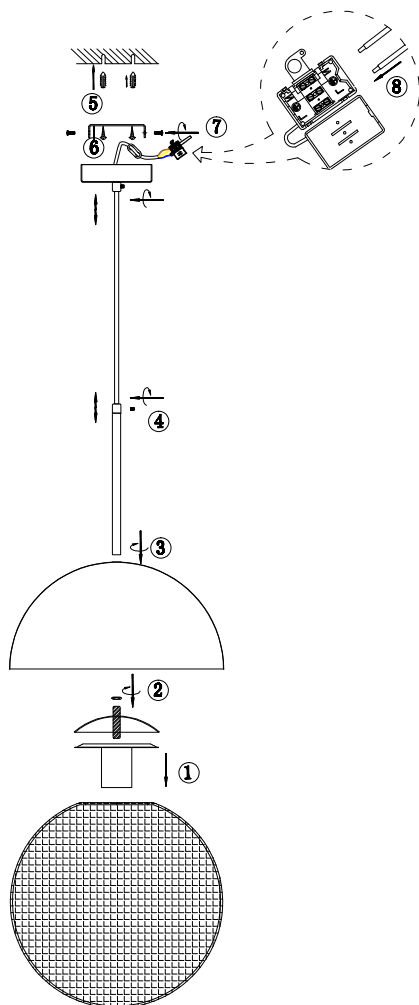

Instruction

FR5127PL-01BS

1 x E27 (40W)

Model: FR5127PL-01BS
Collection: Modern
Series: Joyce

Pendant Lamps