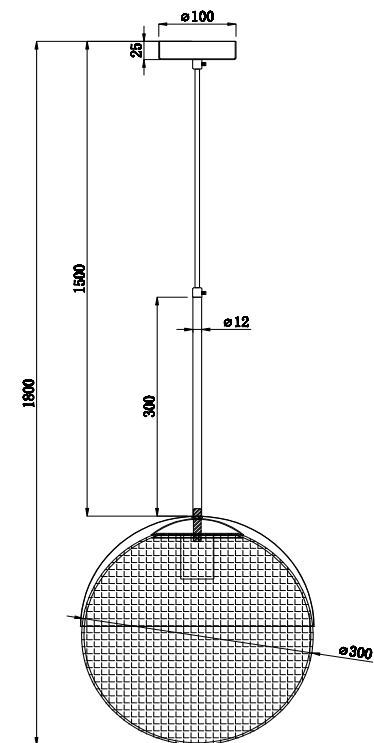

Instruction

FR5127PL-01BS

1 x E27 (40W)

Model: FR5127PL-01BS
Collection: Modern
Series: Joyce

Pendant Lamps