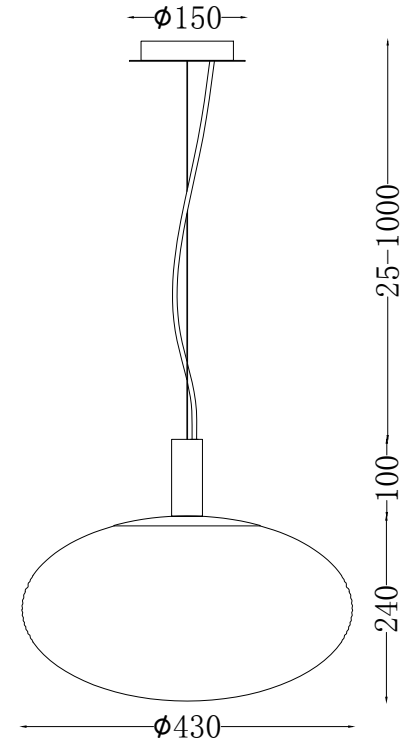

Instruction

P062PL-01GR

1 x E27 (60W)

Recommended to use with LED bulbs

Model: P062PL-01GR
Collection: Pendant
Series: New Series 061

Pendant Lamps