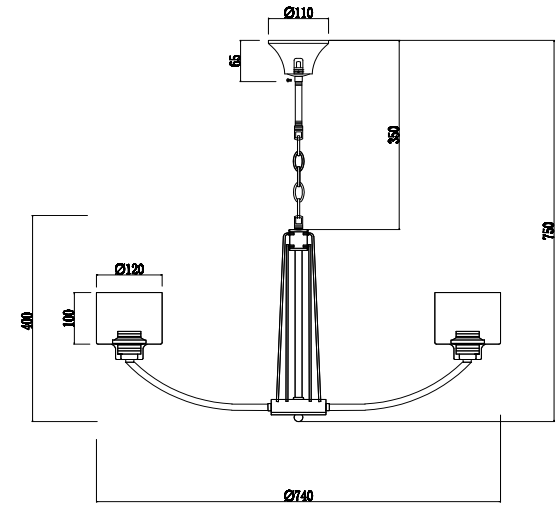

# Instruction

FR5003PL-08B

8 x E27 (60W)

Model: FR5003PL-08B  
Collection: Modern  
Series: Teodora

Ceiling Lamps