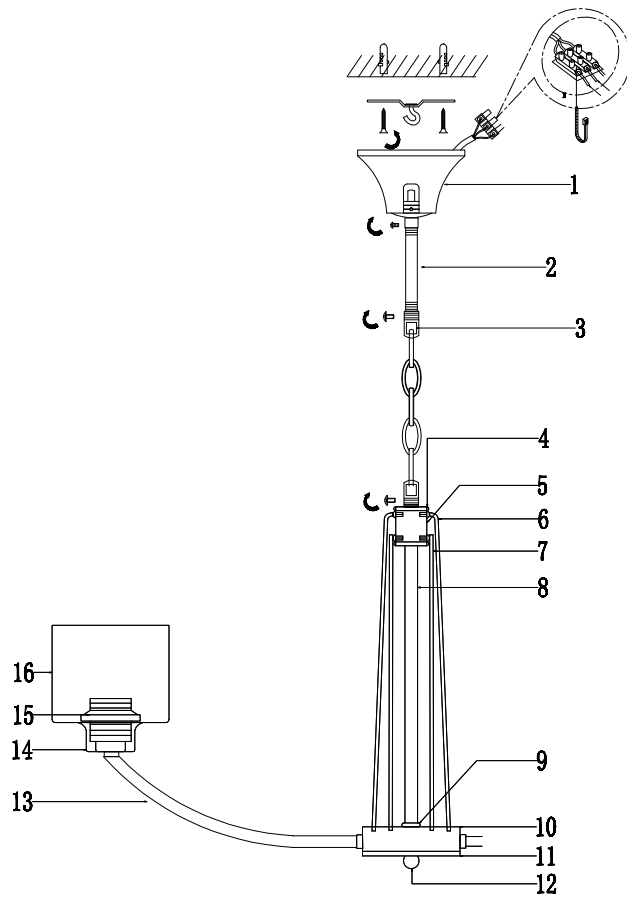

# Instruction

FR5003PL-08B

8 x E27 (60W)

Model: FR5003PL-08B  
Collection: Modern  
Series: Teodora

Ceiling Lamps