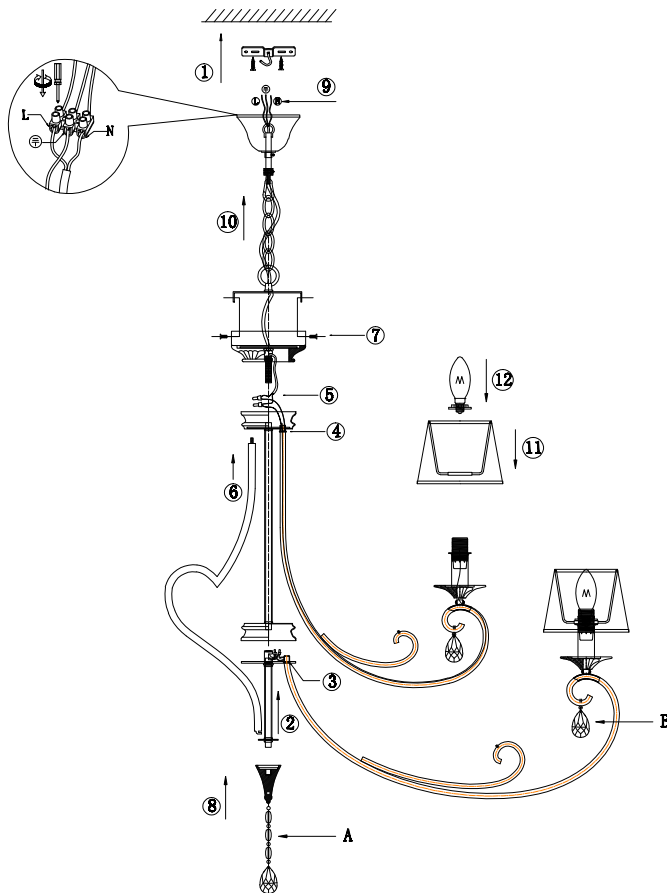

Instruction

ARM548PL-15WG

A=1pcs
B=15pcs

15 x E14 (40W)

Model: ARM548PL-15WG
Collection: Elegant
Series: Enna

Ceiling Lamps