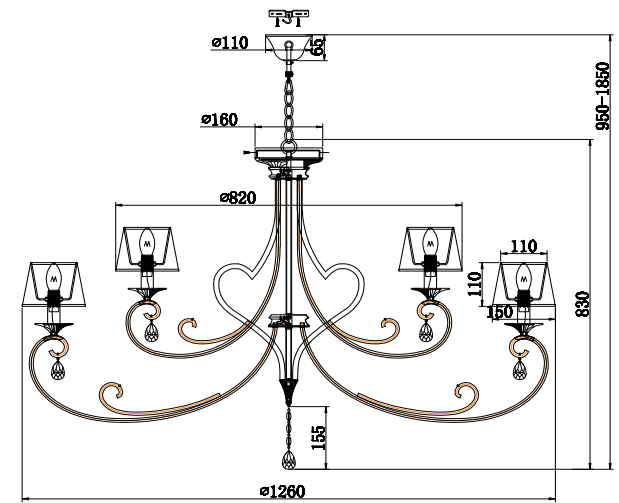

Instruction

ARM548PL-15WG

A=1pcs
B=15pcs

15 x E14 (40W)

Model: ARM548PL-15WG
Collection: Elegant
Series: Enna

Ceiling Lamps