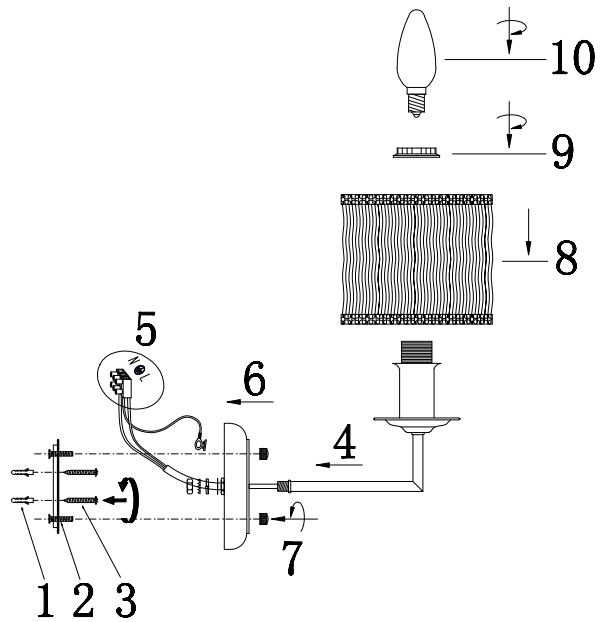

FREYA
TRADITION OF QUALITY

Instruction

FR2006WL-01BZ

1 x E14 (40W)

Model: FR2006WL-01BZ
Series: Felina

Wall Lamps