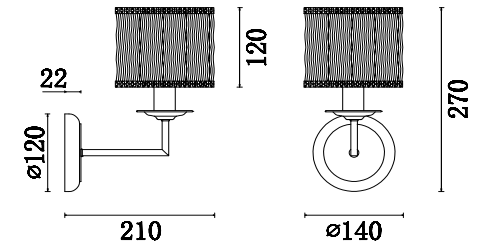

FREYA
TRADITION OF QUALITY

Instruction

FR2006WL-01BZ

1 x E14 (40W)

Model: FR2006WL-01BZ
Series: Felina

Wall Lamps