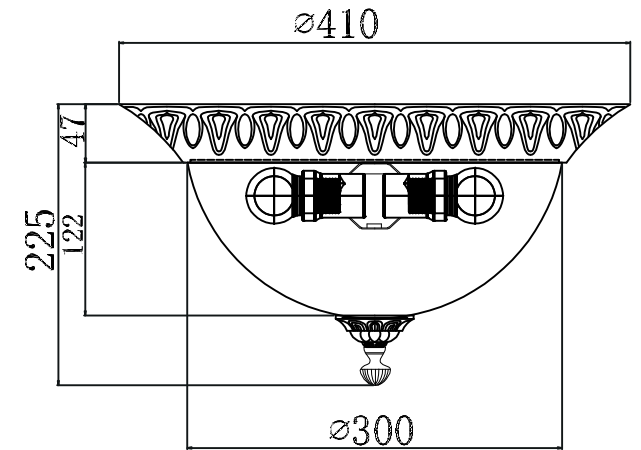

# INSTRUCTION

**MODEL:** FR2748-CL-03-BZ  
CEILING

3 X E27 (60W)

FREYA-LIGHT.COM