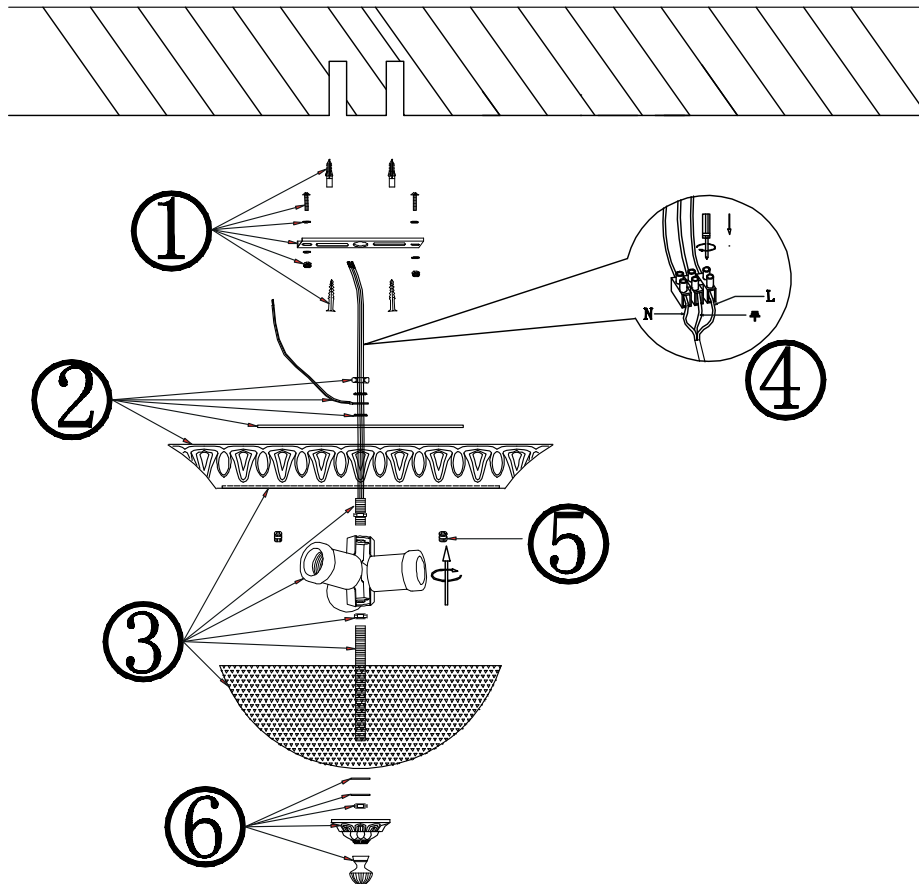

# INSTRUCTION

**MODEL:** FR2748-CL-03-BZ  
CEILING

3 X E27 (60W)

FREYA-LIGHT.COM