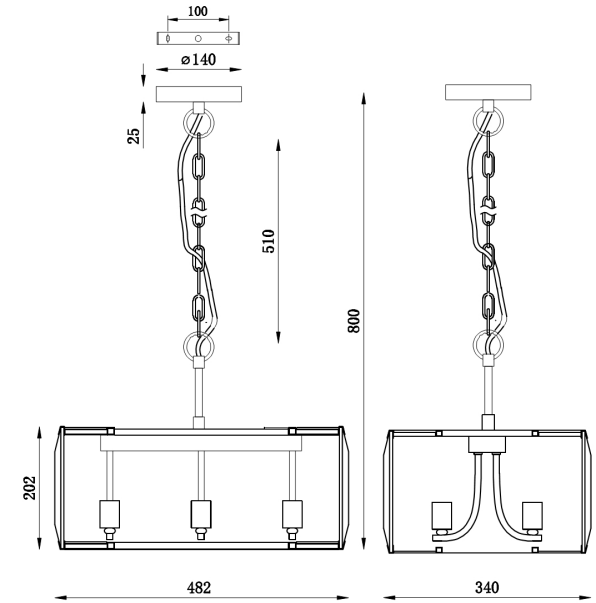

Instruction

Collection: MODERN
Series: CEREZO
Model: MOD202-06-N
Ceiling

- Ceiling

6 x E14 (40W)

MAYTONI
DECORATIVE LIGHTING

www.maytoni.de