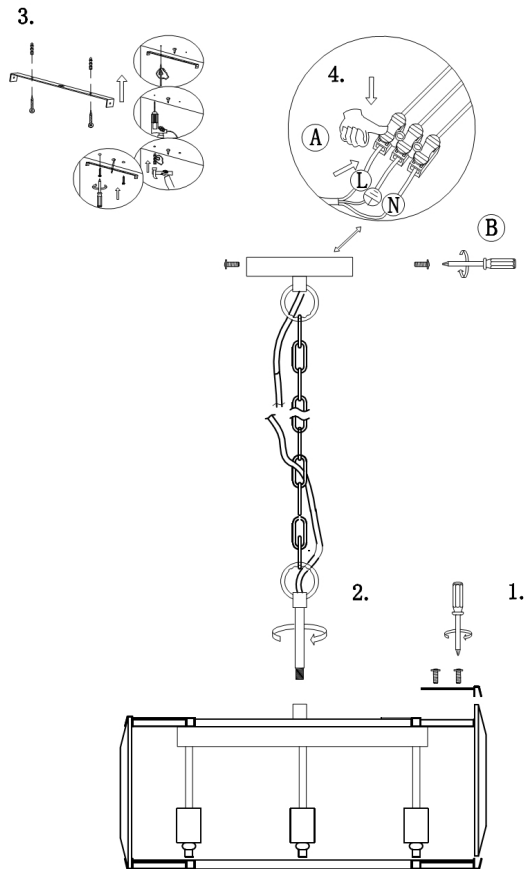

Instruction

Collection: MODERN
Series: CEREZO
Model: MOD202-06-N
Ceiling

- Ceiling

6 x E14 (40W)

MAYTONI
DECORATIVE LIGHTING

www.maytoni.de