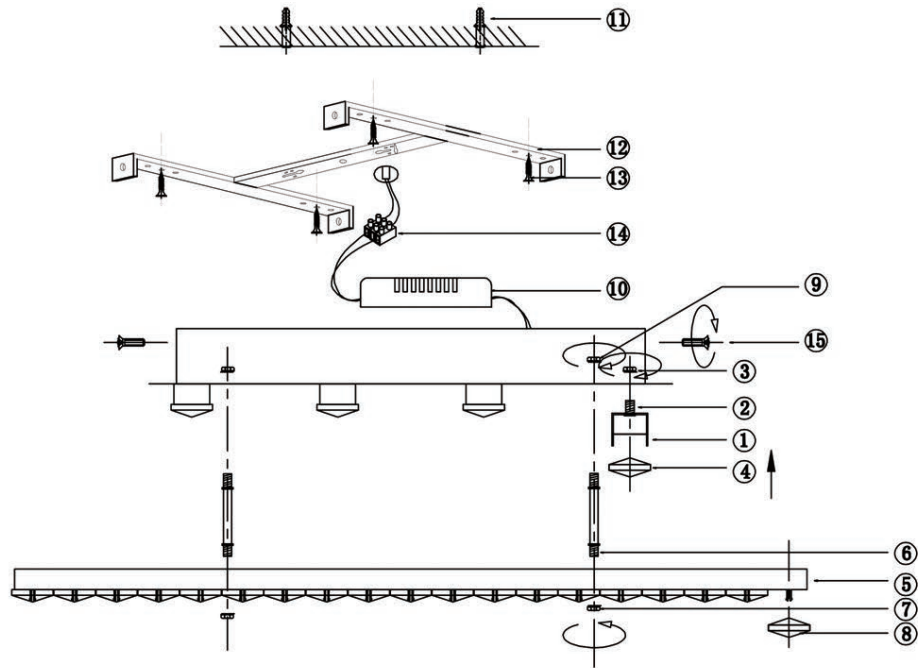

FREYA
TRADITION OF QUALITY

Instruction

FR6003CL-L78CH

MAX 78W
5900 Lumen

Model: FR6003CL-L78CH

Series: Grid

Ceiling Lamps