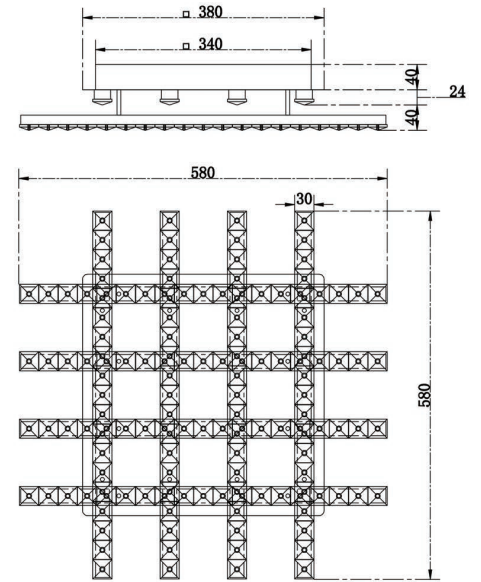

FREYA
TRADITION OF QUALITY

Instruction

FR6003CL-L78CH

MAX 78W
5900 Lumen

Model: FR6003CL-L78CH

Series: Grid

Ceiling Lamps