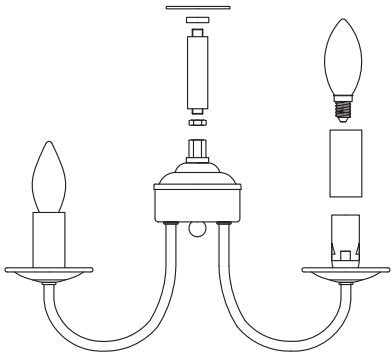

Instruction

Collection: Elegant
Series: Lea
Model: ARM369-05-G
Ceiling

– Ceiling

5 x E14 (40w)

MAYTONI
DECORATIVE LIGHTING

www.maytoni.de