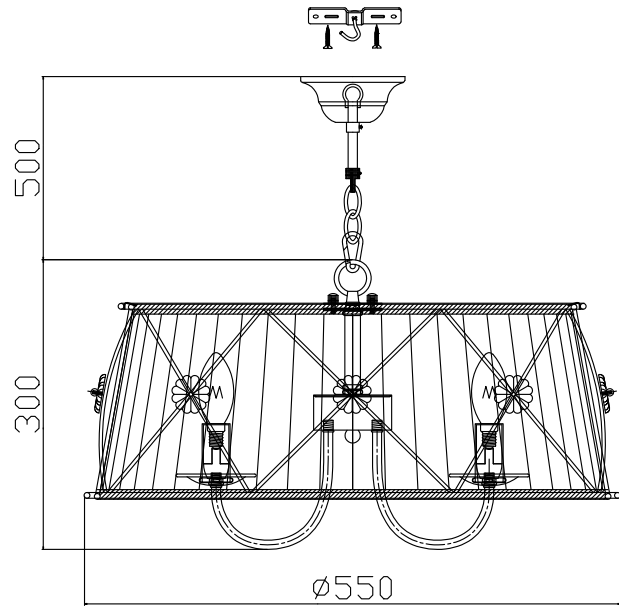

Instruction

Collection: Elegant
Series: Lea
Model: ARM369-05-G
Ceiling

– Ceiling

5 x E14 (40w)

MAYTONI
DECORATIVE LIGHTING

www.maytoni.de