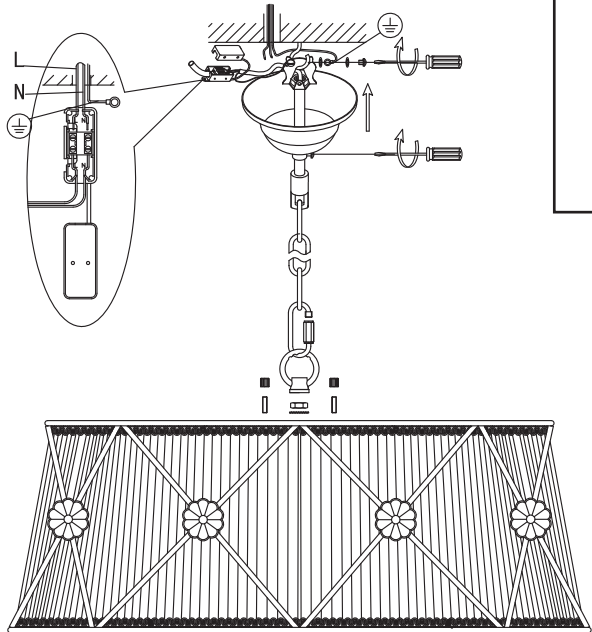

Instruction

Collection: Elegant
Series: Lea
Model: ARM369-05-G
Ceiling

– Ceiling

5 x E14 (40w)

MAYTONI
DECORATIVE LIGHTING

www.maytoni.de